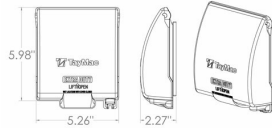

METALLIC LOW PROFILE WIU COVERS

**Two Gang Metal Low Profile While-In-Use Covers - Extra Duty®
2-Gang 55-in-1**

C11

Catalog #: MX7280S

APPLICATIONS

Designed for use whenever weatherproof protection is required while an outlet is in use.
N/A

PRODUCT FEATURES

- Revolutionary patented design expands from 2" to 3-1/2" for while-in-use needs
- Heavy duty die-cast metal construction
- Patented Quick-Fit™ keyhole mounting system allows installation in under a minute.
- Pre-configured for GFCI with patented Knockout technology for alternate devices
- Includes attached gasket and mounting hardware
- Lockable tab
- Premium Powder Coat

GENERAL PRODUCT INFORMATION

Color: Gray

CONFIGURATION

Gangs: 2

PRODUCT MEASUREMENTS

Depth: 2 in. to 3-1/2 in.
Wt. Ea. (Lbs.): 1.200

PACKAGING

Package Type: Shrink
 Std. Pkg.: 2
 Product UPC-A Labeled: Yes
 Weight (Lbs. Per/C): 120.00
 Ship Carton Length (in.): 5.38
 Ship Carton Width (in.): 6.00
 Ship Carton Height (in.): 7.38
 Ctn Weight (Lbs.): 2.40
 Pallet Qty: 520.00
 UPC Number: 092326101370
 I2of5: 30092326101371