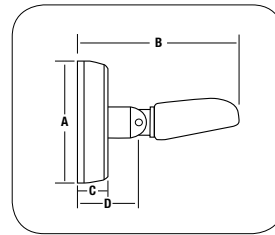

## ORDERING INFORMATION

| Catalog Number            | Wattage | Number of LEDs | Voltage <sup>1</sup> | Lumens | Life       | CCT   | Weight lbs. (kg) |
|---------------------------|---------|----------------|----------------------|--------|------------|-------|------------------|
| <b>1/2" KNUCKLE MOUNT</b> |         |                |                      |        |            |       |                  |
| <b>ALF-6LU-5K-BZ</b>      | 10.1    | 6              | 120-277V             | 905    | 50,000 hrs | 5000K | 4.0 (1.8)        |
| <b>ALF-12LU-5K-BZ</b>     | 21.4    | 12             | 120-277V             | 1913   | 50,000 hrs | 5000K | 8.0 (3.6)        |
| <b>WALLMOUNT</b>          |         |                |                      |        |            |       |                  |
| <b>ALFW-6LU-5K-BZ-PC</b>  | 10.7    | 6              | 120V                 | 510    | 50,000 hrs | 5100K | 4.5 (2.0)        |

| A      | B      | C      | D      |
|--------|--------|--------|--------|
| 5 1/2" | 6 1/2" | 1 1/8" | 2 1/8" |
| 139 mm | 165 mm | 28 mm  | 54 mm  |