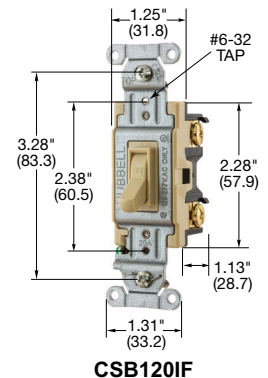

HP Conversion Chart

	120V	208V	240V	277V AC
15A	.5HP	1.5HP	2HP	2HP
20A	1HP	2HP	2HP	2HP

Dimensions in Inches (mm)