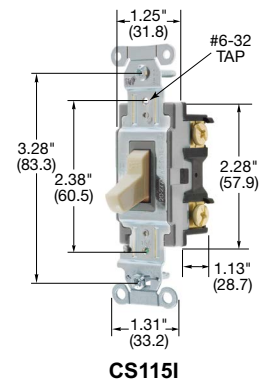

20A, 120/277V AC

Description	Toggle Color	Single Pole	Double Pole	Three Way	Four Way
Toggle, back and side wired.	Black	CSB120BK	CSB220BK	CSB320BK	CSB420BK
	Brown	CSB120	CSB220	CSB320	CSB420
	Gray	CSB120GY	CSB220GY	CSB320GY	CSB420GY
	Ivory	CSB120I	CSB220I	CSB320I	CSB420I
	Light Almond	CSB120LA	CSB220LA	CSB320LA	CSB420LA
	Red	CSB120R	CSB220R	CSB320R	CSB420R
	White	CSB120W	CSB220W	CSB320W	CSB420W

Toggle Specification Grade Commercial Series, 15A, 120/277V AC

Description	Toggle Color	Single Pole	Double Pole	Three Way	Four Way
Toggle, side wired only.	Black	CS115BK	—	CS315BK	—
	Brown	CS115	—	CS315	—
	Gray	CS115GY	—	CS315GY	—
	Ivory	CS115I	—	CS315I	—
	Light Almond	CS115LA	—	CS315LA	—
	White	CS115W	—	CS315W	—

20A, 120/277V AC

Description	Toggle Color	Single Pole	Double Pole	Three Way	Four Way
Toggle, side wired only.	Black	CS120BK	—	CS320BK	—
	Brown	CS120	—	CS320	—
	Gray	CS120GY	—	CS320GY	—
	Ivory	CS120I	—	CS320I	—
	Light Almond	CS120LA	—	CS320LA	—
	White	CS120W	—	CS320W	—

Framed Toggle Specification Grade Commercial Series, 20A, 120V AC

Description	Toggle Color	Single Pole	Double Pole	Three Way	Four Way
Nylon toggle, back and side wired.	Ivory	CSB120IF	—	CSB320IF	—
	Light Almond	CSB120LAF	—	CSB320LAF	—
	White	CSB120WF	—	CSB320WF	—