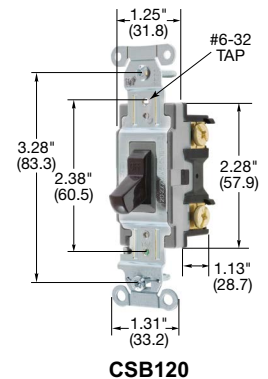

Toggle Specification Grade Commercial Series, 15A, 120/277V AC

Description	Toggle Color	Single Pole	Double Pole	Three Way	Four Way
Toggle, back and side wired.	Black	CSB115BK	CSB215BK	CSB315BK	CSB415BK
	Brown	CSB115	CSB215	CSB315	CSB415
	Gray	CSB115GY	CSB215GY	CSB315GY	CSB415GY
	Ivory	CSB115I	CSB215I	CSB315I	CSB415I
	Light Almond	CSB115LA	CSB215LA	CSB315LA	CSB415LA
	White	CSB115W	CSB215W	CSB315W	CSB415W

20A, 120/277V AC

Description	Toggle Color	Single Pole	Double Pole	Three Way	Four Way
Toggle, back and side wired.	Black	CSB120BK	CSB220BK	CSB320BK	CSB420BK
	Brown	CSB120	CSB220	CSB320	CSB420
	Gray	CSB120GY	CSB220GY	CSB320GY	CSB420GY
	Ivory	CSB120I	CSB220I	CSB320I	CSB420I
	Light Almond	CSB120LA	CSB220LA	CSB320LA	CSB420LA
	Red	CSB120R	CSB220R	CSB320R	CSB420R
	White	CSB120W	CSB220W	CSB320W	CSB420W

20A, 120/277V AC

Description	Toggle Color	Single Pole	Double Pole	Three Way	Four Way
Toggle, side wired only.	Black	CS120BK	—	CS320BK	—
	Brown	CS120	—	CS320	—
	Gray	CS120GY	—	CS320GY	—
	Ivory	CS120I	—	CS320I	—
	Light Almond	CS120LA	—	CS320LA	—
	White	CS120W	—	CS320W	—

Framed Toggle Specification Grade Commercial Series, 20A, 120V AC

Description	Toggle Color	Single Pole	Double Pole	Three Way	Four Way
Nylon toggle, back and side wired.	Ivory	CSB120IF	—	CSB320IF	—
	Light Almond	CSB120LAF	—	CSB320LAF	—
	White	CSB120WF	—	CSB320WF	—