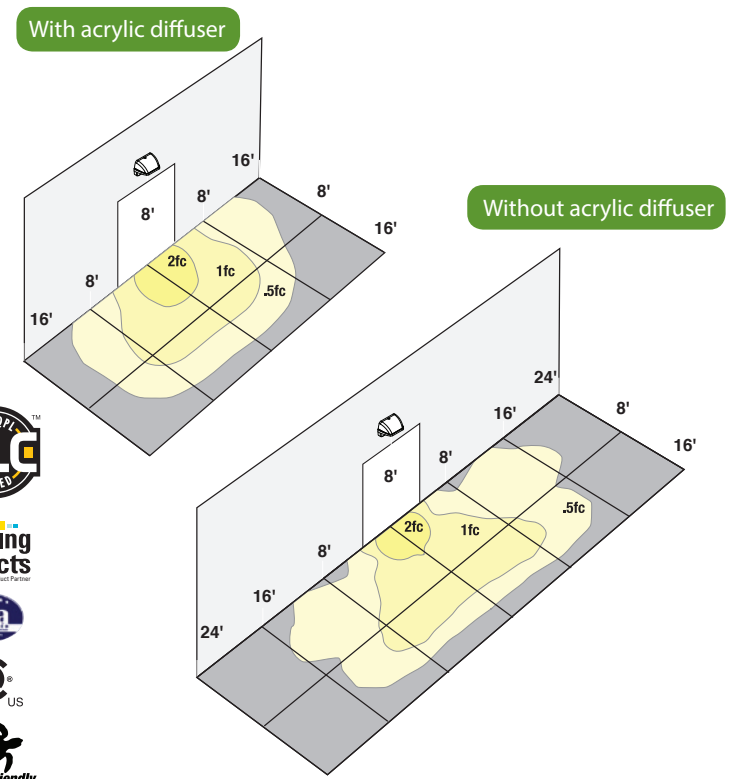

High Power LEDs

5/7/9 – High CRI LEDs precisely aligned for optimal photometric performance. Provides excellent uniformity and spacing up to 40ft as well as mounting heights to 12ft.

Acrylic Diffuser

Frosted acrylic diffuser accessory – included with fixture! Softens output and protects LED lenses. Use near pedestrian entry applications.

Quick Mounting

Quick-mount – easy mounting without opening fixture. Attach adapter plate to wall, connect wires, hang fixture and tighten set screws.

Photo Control

Optional factory installed button photocontrols.

The LNC LED shown above with acrylic diffuser attached provides excellent light distribution for entryway applications. The fixture can also provide increased light levels and spacing without the acrylic diffuser accessory (see below illustrations).