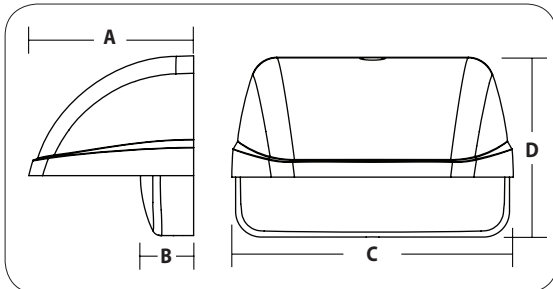

¹ When PC is ordered, input must match PC voltage
² Amber LEDs only available on 7LU and 9LU configurations, 350mA only
³ DesignLights Consortium (DLC) qualified 5/7/9 model 4K and 5K only

DIMENSIONS

A	B	C	D	WEIGHT LBS. (KG)
4.81"	1.55"	8.22"	5.25"	4.0 (1.8)
122 mm	39 mm	209 mm	133 mm	4.0 (1.8)