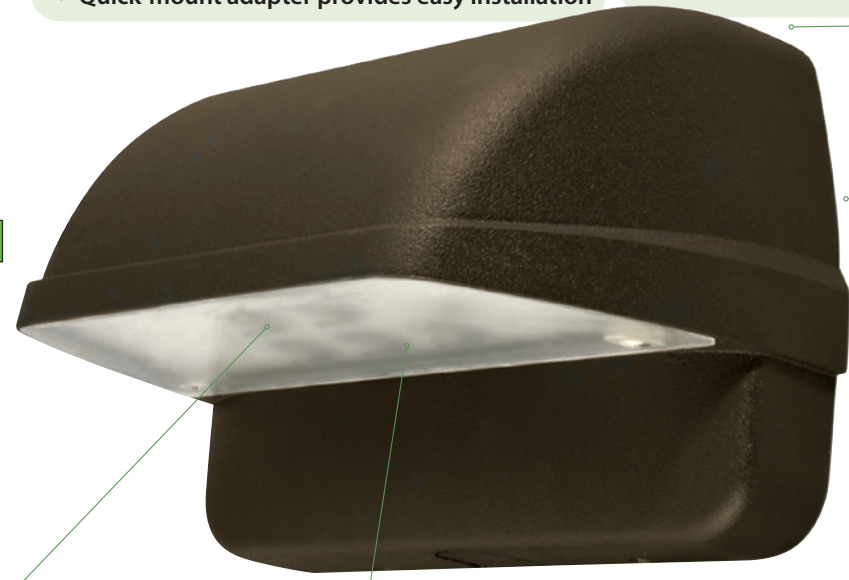

Acrylic Diffuser

Quick Mounting

3 lumen Packages!

LNC LED COMPACT ARCHITECTURAL WALLPACK

The compact LNC LED is designed for perimeter illumination and available in 3 lumen packages for safety, security and identity. Typical mounting height is up to 12 feet with 40ft fixture spacing (without acrylic diffuser) and 30ft spacing with acrylic diffuser installed.

- Compact LED wallpack for entry/perimeter applications - 3 lumen output selections!
- Full cut-off neighbor friendly IDA approved
- DesignLights Consortium qualified³
- 3000K, 4000K, 5000K High CRI LEDs
- Long life – 60,000hr L90 rating*
- Acrylic diffuser included! Use for applications near entrances or locations where reduced brightness is desired
- Quick-mount adapter provides easy installation

- Die-cast aluminum housing with decorative Laredo styling
- Designed for both recessed box or surface conduit wiring
- Up to 4:1 spacing to mounting height ratio means greater coverage – fewer fixtures to install
- Choice of bronze, black, gray, white or platinum
- Photocontrol option for dusk-to-dawn control
- Listed to UL1598 for use in wet locations

High Power LEDs

5/7/9 – High CRI LEDs precisely aligned for optimal photometric performance. Provides excellent uniformity and spacing up to 40ft as well as mounting heights to 12ft.