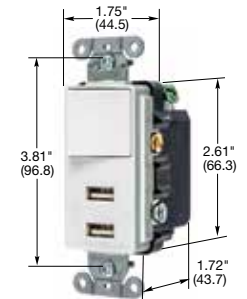

USB102W

4 Port USB Charger Outlets

Description	Color	4 Type A ports	2 Type A and 2 Type-C ports	4 Type-C ports
USB Charger Outlets, 4 USB ports, 5 Amp, 5 Volt DC, Style Line® decorator.	Black	USB4BK	USB4ACBK	USB4CBK
	Brown	USB4	USB4AC	USB4C
	Gray	USB4GY	USB4ACGY	USB4CGY
	Ivory	USB4I	USB4ACI	USB4CI
	Light Almond	USB4LA	USB4ACLA	USB4CLA
	White	USB4W	USB4ACW	USB4CW

Switch Combo Outlets

Description	Color	Catalog Number
Switch Combo Outlet, two USB type 2.0 ports, 2.1 Amp, 5 Volt DC, Style Line® decorator.	Black	USB102BK
	Brown	USB102
	Gray	USB102GY
	Ivory	USB102I
	Light Almond	USB102LA
	White	USB102W

2X2 USB Work Surface Pop-Up Boxes

Surface Dimensions	Cut Out Dimensions	Product Depth	Maximum Surface Thickness	Finish	Catalog Number
5" x 5"	4.62" x 4.62"	3.55"	1.125"	Brushed Aluminum	WSBUSB2X2ALU
5" x 5"	4.62" x 4.62"	3.55"	1.125"	Black Powder Coat	WSBUSB2X2BLK