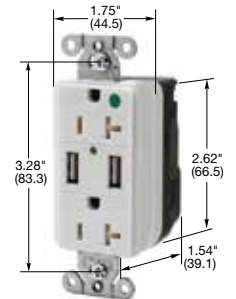

SNAPConnect® USB Charger Duplex Receptacles

Description	Color	15A 125V AC	20A 125V AC
Hospital Grade SNAPConnect® USB Charger Tamper-Resistant Receptacle, two USB type 2.0 ports, 3.0 Amp, 5 Volt DC, 15 or 20 Amp, 125 Volt AC, Style Line® decorator duplex.	Black	SNAP8200USBBK	SNAP8300USBBK
	Brown	SNAP8200USB	SNAP8300USB
	Gray	SNAP8200USBGY	SNAP8300USBGY
	Ivory	SNAP8200USBI	SNAP8300USBI
	Light Almond	SNAP8200USBLA	SNAP8300USBLA
	Red	SNAP8200USBR	SNAP8300USBR
SNAPConnect® USB Charger Tamper-Resistant Receptacle, two USB type 2.0 ports, 3.0 Amp, 5 Volt DC, 15 or 20 Amp, 125 Volt AC, Style Line® decorator duplex.	Black	SNAP15USBBK	SNAP20USBBK
	Brown	SNAP15USB	SNAP20USB
	Gray	SNAP15USBGY	SNAP20USBGY
	Ivory	SNAP15USBI	SNAP20USBI
	Light Almond	SNAP15USBLA	SNAP20USBLA
	White	SNAP15USBW	SNAP20USBW
Clear right angle terminal with 6 inch leads #12 AWG THHN/THWN-2; Polycarbonate housing material.	Solid	SNAP1RA	SNAP1RA
	Stranded	SNAP2RA	SNAP2RA

2X2 USB Work Surface Pop-Up Boxes

Surface Dimensions	Cut Out Dimensions	Product Depth	Maximum Surface Thickness	Finish	Catalog Number
5" x 5"	4.62" x 4.62"	3.55"	1.125"	Brushed Aluminum	WSBUSB2X2ALU
5" x 5"	4.62" x 4.62"	3.55"	1.125"	Black Powder Coat	WSBUSB2X2BLK

WSBUSB2X2ALU

PlugTrak® Raceway with USB Charger Outlets

USB type 2.0 ports, 2.4 Amp, 5 Volt DC, 15 Amp, 125 Volt AC receptacles.

Material	Length	Ends	# of USB Ports	# of Single Receptacles	Color	Catalog Number
Steel	3 ft.	6 in. leads	2	2	Ivory	HBL20GB312UIV
Steel	6 ft.	6 in. leads	4	4	Ivory	HBL20GB612UIV
Aluminium	3 ft.	6 in. leads	2	2	Aluminum	HBLALU20GB312U
Aluminium	6 ft.	6 in. leads	4	4	Aluminum	HBLALU20GB612U
Non-metallic	6 ft.	6 in. leads	4	8	Office White	PT156112U*
Portable - Plug in						
Steel	40 in.	6 ft. cord and plug	2	4	Ivory	HBL20C215UIV
Non-metallic	36 in.	6 ft. cord and plug	2	4	Office White	PT153112UP*