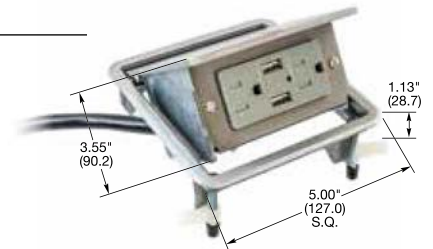

SNAPConnect® USB Charger Duplex Receptacles

Description	Color	15A 125V AC	20A 125V AC
Hospital Grade SNAPConnect® USB Charger Tamper-Resistant Receptacle, two USB type 2.0 ports, 3.0 Amp, 5 Volt DC, 15 or 20 Amp, 125 Volt AC, Style Line® decorator duplex.	Black	SNAP8200USBBK	SNAP8300USBBK
	Brown	SNAP8200USB	SNAP8300USB
	Gray	SNAP8200USBGY	SNAP8300USBGY
	Ivory	SNAP8200USBI	SNAP8300USBI
	Light Almond	SNAP8200USBLA	SNAP8300USBLA
	Red	SNAP8200USBR	SNAP8300USBR
SNAPConnect® USB Charger Tamper-Resistant Receptacle, two USB type 2.0 ports, 3.0 Amp, 5 Volt DC, 15 or 20 Amp, 125 Volt AC, Style Line® decorator duplex.	Black	SNAP15USBBK	SNAP20USBBK
	Brown	SNAP15USB	SNAP20USB
	Gray	SNAP15USBGY	SNAP20USBGY
	Ivory	SNAP15USBI	SNAP20USBI
	Light Almond	SNAP15USBLA	SNAP20USBLA
	White	SNAP15USBW	SNAP20USBW
Clear right angle terminal with 6 inch leads #12 AWG THHN/THWN-2; Polycarbonate housing material.	Solid	SNAP1RA	SNAP1RA
	Stranded	SNAP2RA	SNAP2RA

SNAP8300USBW

USB4W

USB102W

4 Port USB Charger Outlets

Description	Color	4 Type A ports	2 Type A and 2 Type-C ports	4 Type-C ports
USB Charger Outlets, 4 USB ports, 5 Amp, 5 Volt DC, Style Line® decorator.	Black	USB4BK	USB4ACBK	USB4CBK
	Brown	USB4	USB4AC	USB4C
	Gray	USB4GY	USB4ACGY	USB4CGY
	Ivory	USB4I	USB4ACI	USB4CI
	Light Almond	USB4LA	USB4ACLA	USB4CLA
	White	USB4W	USB4ACW	USB4CW

2X2 USB Work Surface Pop-Up Boxes

Surface Dimensions	Cut Out Dimensions	Product Depth	Maximum Surface Thickness	Finish	Catalog Number
5" x 5"	4.62" x 4.62"	3.55"	1.125"	Brushed Aluminum	WSBUSB2X2ALU
5" x 5"	4.62" x 4.62"	3.55"	1.125"	Black Powder Coat	WSBUSB2X2BLK