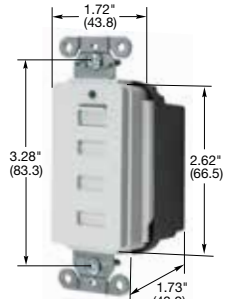

SNAPConnect® USB Charger Duplex Receptacles

Description	Color	15A 125V AC	20A 125V AC
Hospital Grade SNAPConnect® USB Charger Tamper-Resistant Receptacle, two USB type 2.0 ports, 3.0 Amp, 5 Volt DC, 15 or 20 Amp, 125 Volt AC, Style Line® decorator duplex.	Black	SNAP8200USBBK	SNAP8300USBBK
	Brown	SNAP8200USB	SNAP8300USB
	Gray	SNAP8200USBGY	SNAP8300USBGY
	Ivory	SNAP8200USBI	SNAP8300USBI
	Light Almond	SNAP8200USBLA	SNAP8300USBLA
	Red	SNAP8200USBR	SNAP8300USBR
SNAPConnect® USB Charger Tamper-Resistant Receptacle, two USB type 2.0 ports, 3.0 Amp, 5 Volt DC, 15 or 20 Amp, 125 Volt AC, Style Line® decorator duplex.	Black	SNAP15USBBK	SNAP20USBBK
	Brown	SNAP15USB	SNAP20USB
	Gray	SNAP15USBGY	SNAP20USBGY
	Ivory	SNAP15USBI	SNAP20USBI
	Light Almond	SNAP15USBLA	SNAP20USBLA
	White	SNAP15USBW	SNAP20USBW
Clear right angle terminal with 6 inch leads #12 AWG THHN/THWN-2; Polycarbonate housing material.	Solid	SNAP1RA	SNAP1RA
	Stranded	SNAP2RA	SNAP2RA

USB4W

4 Port USB Charger Outlets

Description	Color	4 Type A ports	2 Type A and 2 Type-C ports	4 Type-C ports
USB Charger Outlets, 4 USB ports, 5 Amp, 5 Volt DC, Style Line® decorator.	Black	USB4BK	USB4ACBK	USB4CBK
	Brown	USB4	USB4AC	USB4C
	Gray	USB4GY	USB4ACGY	USB4CGY
	Ivory	USB4I	USB4ACI	USB4CI
	Light Almond	USB4LA	USB4ACLA	USB4CLA
	White	USB4W	USB4ACW	USB4CW

Switch Combo Outlets

Description	Color	Catalog Number
Switch Combo Outlet, two USB type 2.0 ports, 2.1 Amp, 5 Volt DC, Style Line® decorator.	Black	USB102BK
	Brown	USB102
	Gray	USB102GY
	Ivory	USB102I
	Light Almond	USB102LA
	White	USB102W

2X2 USB Work Surface Pop-Up Boxes