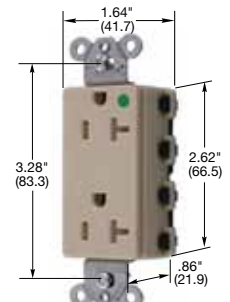

SNAP2182ITRA