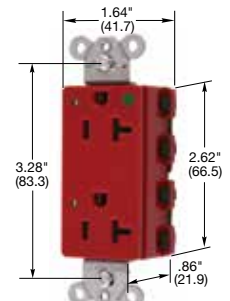

SNAP2182RL