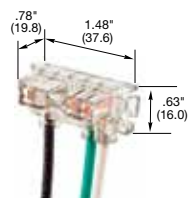

SNAP2182A

SNAP2182ITRA

SNAP2182RL

SNAP2182GYLTRA

SNAP1RA

Dimensions in Inches (mm)

Note: A See section N additional information on isolated ground devices and section O for wallplates.
See page A-5 for additional information on SNAPConnect features and page A-16 for SNAPConnect pigtailed connectors.
See page Tech-10 for Tamper-Resistant and LED Power Indicators descriptions.
See pages A-47 and A-48 for accessories.

SNAPConnect® Right Angle Pigtailed Connector

Description	Wire Type	General Use	Assembled in USA
Clear right angle terminal with 6 inch leads #12 AWG THHN/THWN-2; Polycarbonate housing material.	Solid	SNAP1RA	SNAP1RNA
	Stranded	SNAP2RA	SNAP2RNA
Clear right angle terminal with 6 inch leads #12 AWG THHN/THWN-2; Polycarbonate housing material with WAGO terminals.	Solid	SNAP1RAM2	SNAP1RNAM2
	Stranded	SNAP2RAM2	SNAP2RNAM2