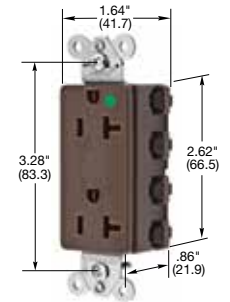

15 and 20 Ampere, 125 Volts

IP20
SUITABILITY

15A 125V
NEMA 5-15R
UL CSA
0.5 HP

20A 125V
NEMA 5-20R
UL CSA
1 HP

SNAPConnect® Extra Heavy Duty Hospital Grade Receptacles

Style Line® Decorator

Description	Color	Catalog Number	Catalog Number
Hospital grade, Style Line® decorator, flush, nylon face, modular receptacle which requires pigtailed connector on page A-15.	Black	SNAP2172BKA	SNAP2182BKA
	Brown	SNAP2172A	SNAP2182A
	Gray	SNAP2172GYA	SNAP2182GYA
	Ivory	SNAP2172IA	SNAP2182IA
	Light Almond	SNAP2172LAA	SNAP2182LAA
	Red	SNAP2172RA	SNAP2182RA
Hospital grade, Style Line® decorator, flush, nylon face, modular receptacle which requires pigtailed connector on page A-15. Assembled in USA.	White	SNAP2172WA	SNAP2182WA
	Black	SNAP2172BKNA	SNAP2182BKNA
	Brown	SNAP2172NA	SNAP2182NA
	Gray	SNAP2172GYNA	SNAP2182GYNA
	Ivory	SNAP2172INA	SNAP2182INA
	Light Almond	SNAP2172LANA	SNAP2182LANA
Hospital grade, Tamper-Resistant, Style Line® decorator, flush, nylon face, modular receptacle which requires pigtailed connector on page A-15. Assembled in USA.	Red	SNAP2172RNA	SNAP2182RNA
	White	SNAP2172WNA	SNAP2182WNA
	Black	SNAP2172BKTRA	SNAP2182BKTRA
	Brown	SNAP2172TRA	SNAP2182TRA
	Gray	SNAP2172GYTRA	SNAP2182GYTRA
	Ivory	SNAP2172ITRA	SNAP2182ITRA
Hospital grade, Tamper-Resistant, Split Circuit, Style Line® decorator, flush, nylon face, modular receptacle which requires pigtailed connector on page A-15. Assembled in USA.	Light Almond	SNAP2172LATRA	SNAP2182LATRA
	Red	SNAP2172RTRA	SNAP2182RTRA
	White	SNAP2172WTRA	SNAP2182WTRA
	Black	SNAP2172BKSCTRA	SNAP2182BKSCTRA
	Brown	SNAP2172SCTRA	SNAP2182SCTRA
	Gray	SNAP2172GYSCTRA	SNAP2182GYSCTRA
Hospital grade, with Power Indicating LED, Style Line® decorator, flush, nylon face, modular receptacle which requires pigtailed connector on page A-15. Assembled in USA.	Ivory	SNAP2172ISCTRA	SNAP2182ISCTRA
	Light Almond	SNAP2172LASCTRA	SNAP2182LASCTRA
	Red	SNAP2172RSCTRA	SNAP2182RSCTRA
	White	SNAP2172WSCTRA	SNAP2182WSCTRA
	Orange	SNAP2172IGTRA	SNAP2182IGTRA
	Red	SNAP2172RIGTRA	SNAP2182RIGTRA
Hospital grade, with Power Indicating LED, Style Line® decorator, flush, nylon face, modular receptacle which requires pigtailed connector on page A-15. Assembled in USA.	Black	SNAP2172BKL	SNAP2182BKL
	Brown	SNAP2172L	SNAP2182L
	Gray	SNAP2172GYL	SNAP2182GYL
	Ivory	SNAP2172IL	SNAP2182IL
	Light Almond	SNAP2172LAL	SNAP2182LAL
	Red	SNAP2172RL	SNAP2182RL
Hospital grade, Tamper-Resistant, with Power Indicating LED, Style Line® decorator, flush, nylon face, modular receptacle which requires pigtailed connector on page A-15. Assembled in USA.	White	SNAP2172WL	SNAP2182WL
	Orange	SNAP2172IGL	SNAP2182IGL
	Red	SNAP2172RIGL	SNAP2182RIGL
	Black	SNAP2172BKLTRA	SNAP2182BKLTRA
	Brown	SNAP2172LTRA	SNAP2182LTRA
	Gray	SNAP2172GYLTRA	SNAP2182GYLTRA
Hospital grade, Tamper-Resistant, with Power Indicating LED, Style Line® decorator, flush, nylon face, modular receptacle which requires pigtailed connector on page A-15. Assembled in USA.	Ivory	SNAP2172ILTRA	SNAP2182ILTRA
	Light Almond	SNAP2172LALTRA	SNAP2182LALTRA
	Red	SNAP2172RLTRA	SNAP2182RLTRA
	White	SNAP2172WLTRA	SNAP2182WLTRA
	Orange	SNAP2172IGLTRA	SNAP2182IGLTRA
	Red	SNAP2172RIGLTRA	SNAP2182RIGLTRA