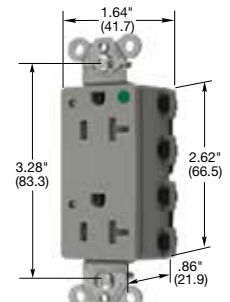

SNAP2182GYLTRA