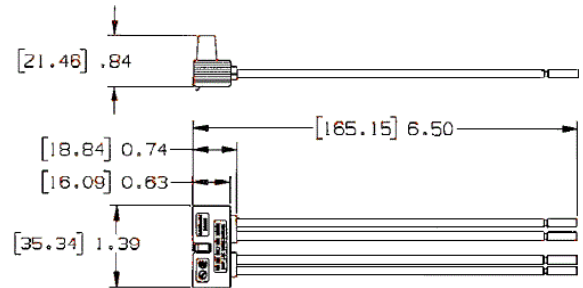

Switches, Single Pole Connector
Accessories
SNAPConnect® Switch Pigtailed
Connector

HUBBELL

Features

- Clear terminal housing
- No exposed live parts
- Fully insulated

Ordering Information

Description	Lead Colors	UPC	Catalog Number
Clear right angle terminal, 6 inch leads, solid wire	2) Black, 1) Green	783585189956	SNAPSP1NA

Listings

UL Listed
CSA Certified

Online Resources

[Customer Use Drawing](#)
[eCatalog](#)
[Installation Instructions](#)

Dimensions in Inches (mm)

Hubbell Wiring Device-Kellems • Hubbell Incorporated (Delaware) • 40 Waterview Drive • Shelton, CT 06484