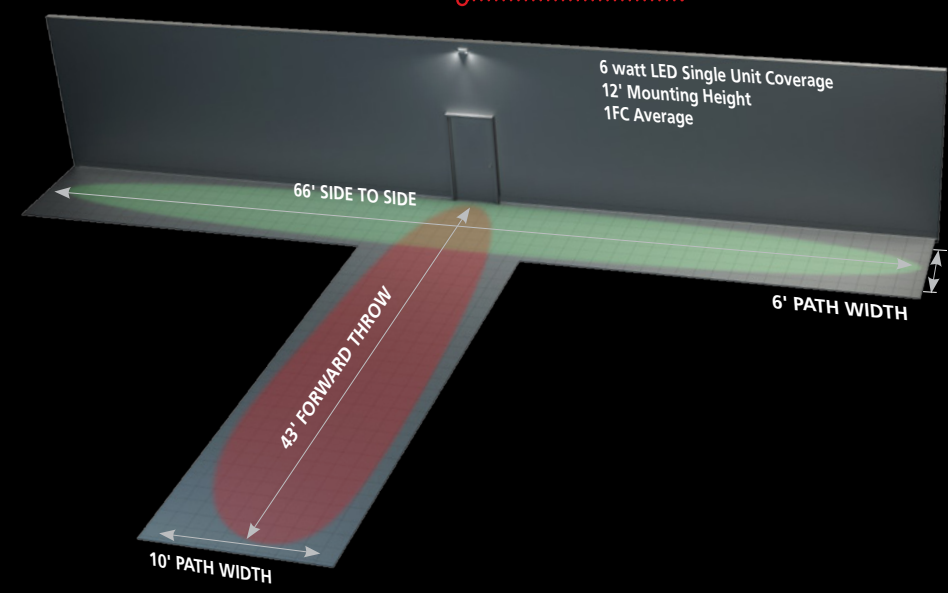

SINGLE UNIT COVERAGE

The below illustration provides an example of Side-to-Side or Forward Throw configurations.

Wall Mounted
(Single Unit Coverage - 1 FC Avg)
Commercial Parameters R=80/50/20

	EVHC12-06L	EVHC-03L
Ceiling Height	15'	12'
Mounting Height	12'	9'
Max Spacing 6' Path	66'	48'
Max Forward Throw 10' Path	43'	34'

The EVHC Series meets proposed California Energy Commission(CEC) requirements for limits on power consumption in maintenance mode with less than 0.5 watts.

EVHC
High Lumen LED Emergency Light
Bright, even illumination for mounting from 9-20 feet
Best in Class Spacing performance
Available with remote capacity and matching remote