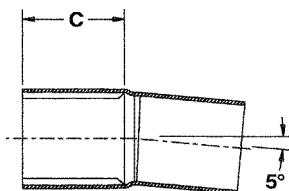

Long Line Coupling

Part No.	Size	Std. Ctn. Qty.
E941H	1 1/2"	40
E941J	2"	25
E941K	2 1/2"	15
E241L	3"	15
E241N	4"	10

5° Angle Coupling BxS (Bell x Spigot)

Part No.	Size	C	Std. Ctn. Qty.
E244J	2"	2.13	15
E244L	3"	3.25	5
E244NF	4"	3.50	15
E244NF5 (short)	4"	1.87	25
E244PF	5"	4.13	10
E244PF5 (short)	5"	2.00	20
E244RF	6"	5.13	5
E244RF5 (short)	6"	2.25	10

5° Angle Coupling BxB (Bell x Bell)

Part No.	Size	Std. Ctn. Qty.
E2440NF	4"	15
E2440PF	5"	10
E2440RF	6"	5

5° Angle Coupling BxB (Swedged)

Part No.	Size	Std. Ctn. Qty.
E245J	2"	20
E245N	4"	10
E245P	5"	10
E245R	6"	5

Plugs

Plug

Part No.	Size	Std. Ctn. Qty.
P258H	1 1/2"	50
P258K	2 1/2"	50

Plug with Pull Tab

Part No.	Size	Std. Ctn. Qty.
P258JT	2"	60
P258LT	3"	30
P258NT	4"	48
P258PT	5"	30
P258RT	6"	30

Swedge Coupling

Part No.	Size	Std. Ctn. Qty.
E242J	2"	48

5° Angle Coupling S x S

Part No.	Size	Std. Ctn. Qty.
E2440N5	4"	15
E2440P5	5"	20