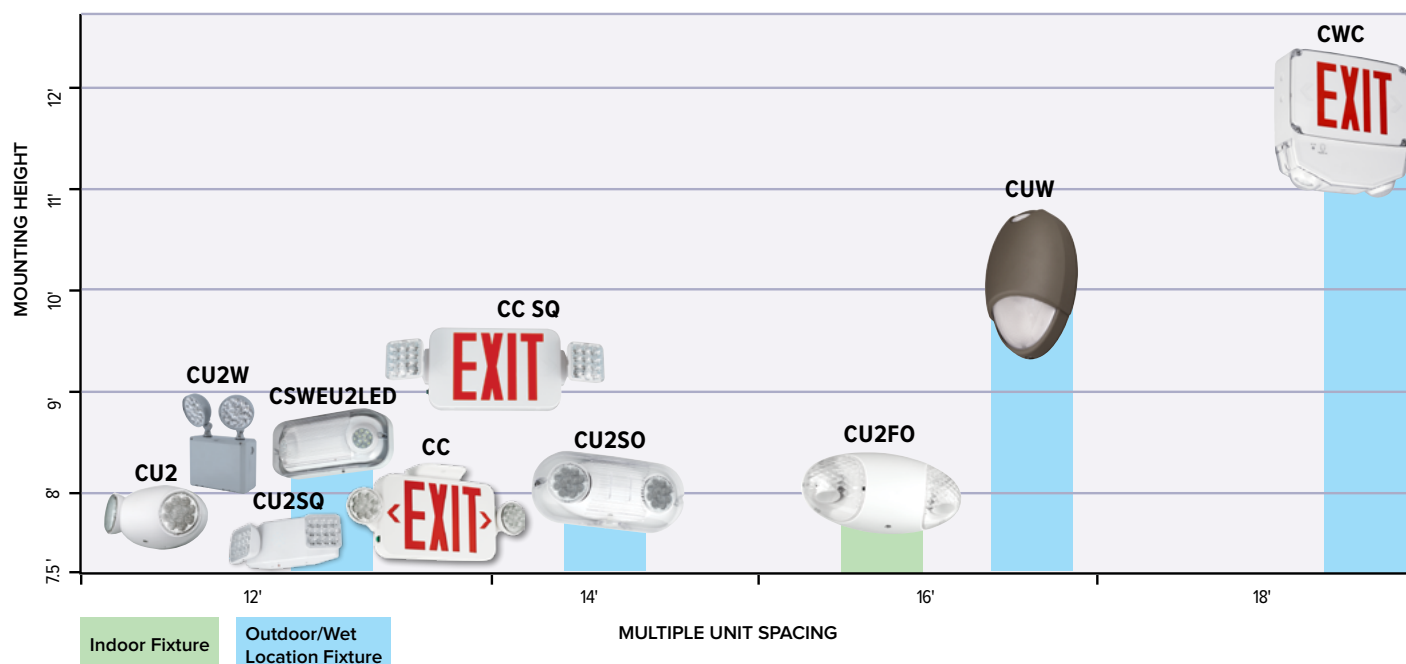

LIFE SAFETY

MOUNTING HEIGHT VS. MULTIPLE UNIT SPACING GUIDE

MOUNTING HEIGHT VS. MULTIPLE UNIT SPACING GUIDE

All multiple unit spacing and mounting height suggestions are based on a 6' path to obtain 1 footcandle average illumination. This information to be used as a product reference only. To obtain additional performance information, please refer to the specification sheet available at www.dual-lite.com