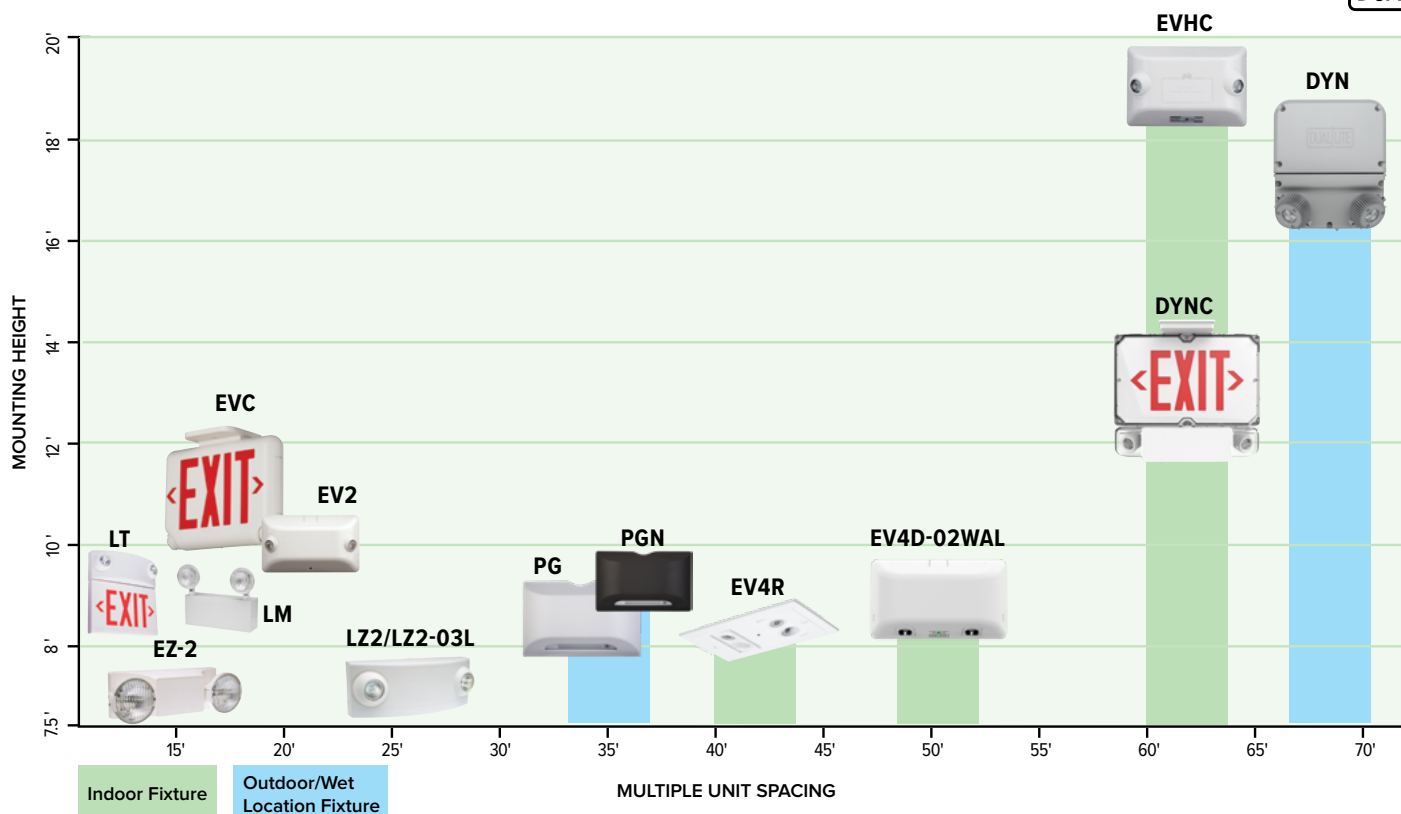

LIFE SAFETY

MOUNTING HEIGHT VS. MULTIPLE UNIT SPACING GUIDE

MOUNTING HEIGHT VS. MULTIPLE UNIT SPACING GUIDE

All multiple unit spacing and mounting height suggestions are based on a 6' path to obtain 1 footcandle average illumination. This information to be used as a product reference only. To obtain additional performance information, please refer to the specification sheet available at www.dual-lite.com