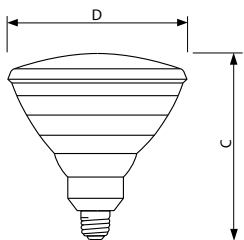

Halogen PAR

Dimensional drawing

Product

Halogen 53PAR38/EVP/FL25 120V 12/1

PAR38 STD 53W E26/50x39/BRC 120V FL 25D