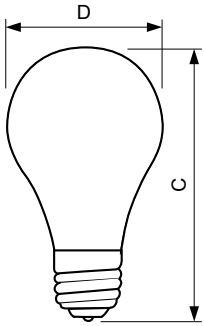

### Product data

General Information	
Cap-Base	E26 [ Single Contact Medium Screw]
Operating Position	Universal [ Universal]
Main Application	General Lighting (G)
Gas Filling	GAS

Light Technical	
Luminous Flux Lamp @ 120V	380 lm

Operating and Electrical	
Power (Rated) (Nom)	29 W
Lamp Wattage Rated@120V	29 W
Voltage (Nom)	120 V

Mechanical and Housing	
Bulb Finish	White (WH)

Cap-Base Information	Aluminium [ Aluminium Cap]
Bulb Material	Glass
Filament Shape	CC-8 [ Axial]

Product Data	
Order product name	Halogen 29A19/EV 120V 6/4
EAN/UPC - Product	50046677426007
Order code	426007
Numerator - Quantity Per Pack	1
Numerator - Packs per outer box	6
Material Nr. (12NC)	925701636303
Net Weight (Piece)	0.000 kg

### Dimensional drawing

29W E26/ALC 120V A19 WH

Product	D	C (max)
Halogen 29A19/EV 120V 6/4	2.375 in	4.13 in