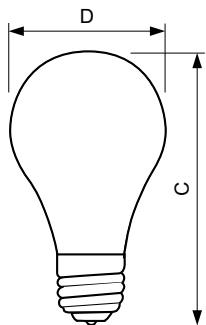

Product data

General Information	
Cap-Base	E26 [Single Contact Medium Screw]
Operating Position	Universal [Universal]
Main Application	General Lighting (G)
Gas Filling	GAS

Light Technical	
Luminous Flux Lamp @ 120V	750 lm

Operating and Electrical	
Power (Rated) (Nom)	43 W
Lamp Wattage Rated@120V	43 W
Voltage (Nom)	120 V

Mechanical and Housing	
Bulb Finish	White (WH)

Cap-Base Information	Aluminium [Aluminium Cap]
Bulb Material	Glass
Filament Shape	CC-8 [Axial]

Product Data	
Order product name	Halogen 43A19/EV 120V 6/4
EAN/UPC - Product	50046677426038
Order code	426031
Numerator - Quantity Per Pack	1
Numerator - Packs per outer box	6
Material Nr. (12NC)	925701736304
Net Weight (Piece)	0.000 kg

Halogen A19

Dimensional drawing

43W E26/ALC 120V A19 WH

Product	D	C (max)
Halogen 43A19/EV 120V 6/4	2.375 in	4.13 in