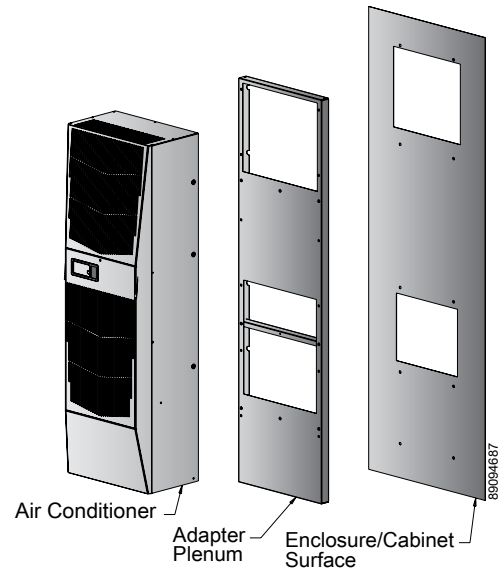

EASY SWAP ADAPTOR PLENUMS FOR AIR CONDITIONERS

INDUSTRY STANDARDS

Maintains NEMA Type 12 rating when properly installed on a Type 12 enclosure.
 NEMA Type 12
 IP 54

APPLICATION

When existing air conditioners are damaged or have reached end-of-life, EASY SWAP Adaptor Plenums provide a quick and easy means for attaching newer Hoffman® air conditioners to the cut-out left on the enclosure.

FEATURES

- No modification of the enclosure required - designed to match the enclosure cut-out and mounting holes of the air conditioner being replaced
- Plenum design allows for optimum air flow (vs. a flat plate that can block the air intake and air outtake left by the older air conditioner)
- Gasket included