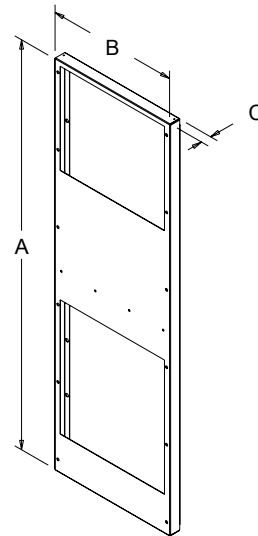

FINISH

- Painted to match the standard Hoffman air conditioner color (light gray)
- Other colors available upon request