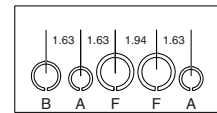

Continued on page A4

4" SIDE

Knockout Patterns

A -- 1/2" TO 3/4"
B -- 3/4" TO 1"
F -- 1" TO 1-1/4"

6" & 8" SIDE

10" SIDE

12" SIDE

15", 18", 24",
30" & 36" SIDE.