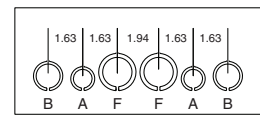

Continued on page A4

4" SIDE

Knockout Patterns

A -- 1/2" TO 3/4"
B -- 3/4" TO 1"
F -- 1" TO 1-1/4"

6" & 8" SIDE

10" SIDE

12" SIDE

15", 18", 24",
30" & 36" SIDE.