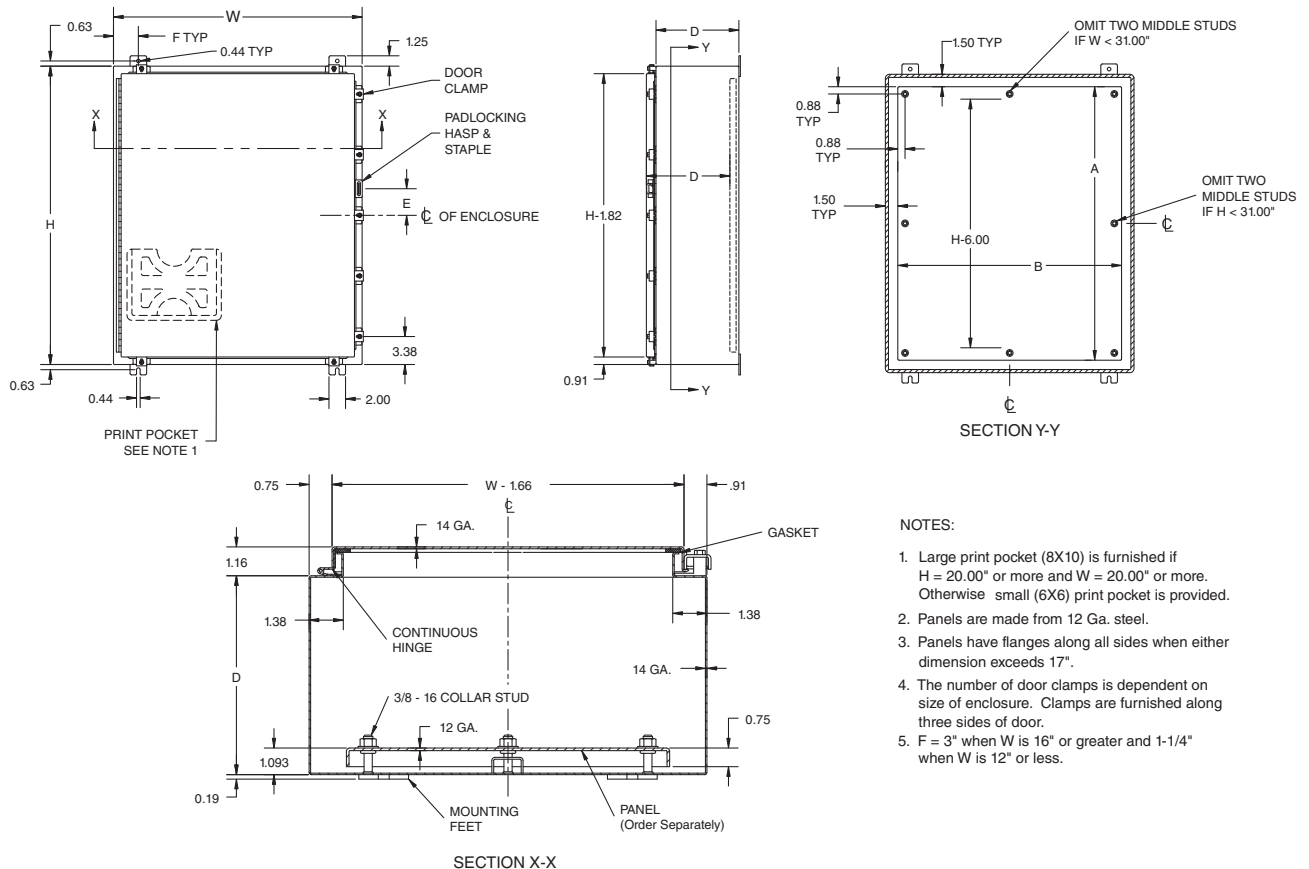

*Back panels must be ordered separately.

**Enclosures are supplied with closed cell neoprene gasket (not foam-in-place).

NOTES:

1. Large print pocket (8X10) is furnished if H = 20.00" or more and W = 20.00" or more. Otherwise small (6X6) print pocket is provided.
2. Panels are made from 12 Ga. steel.
3. Panels have flanges along all sides when either dimension exceeds 17".
4. The number of door clamps is dependent on size of enclosure. Clamps are furnished along three sides of door.
5. F = 3" when W is 16" or greater and 1-1/4" when W is 12" or less.