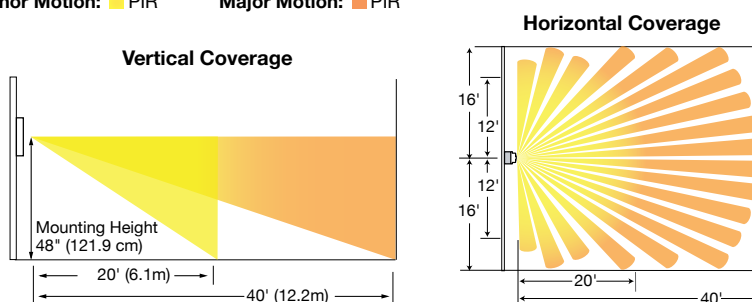

Note: See below for coverage patterns.

Count Down Timer Wall Switch

Description	Color	30 Minutes: OFF, 5, 10, 20, 30	60 Minutes: OFF, 15, 30, 45, 60	12 Hours: OFF, 2, 4, 8, 12
1000W @ 120V AC and 1400W @ 277V AC.	Ivory	DT5030I	DT5060I	DT5012I
	Light Almond	DT5030LA	DT5060LA	DT5012LA
	White	DT5030W	DT5060W	DT5012W

Note: Neutral required.

Digital Timer Wall Switch

Description	Color	120V AC	277V AC	Catalog Number
Dip switch enabled preset intervals. User adjustable 1 min up to 4 hours, 3-way capable. Includes an ON/OFF momentary push button switch feature.	White	960W	1200W	DT2000W

Note: Neutral required.

Wall Switches Coverage Patterns

Minor Motion: ■ PIR   Major Motion: ■ PIR

WS1000, WS2000 SERIES