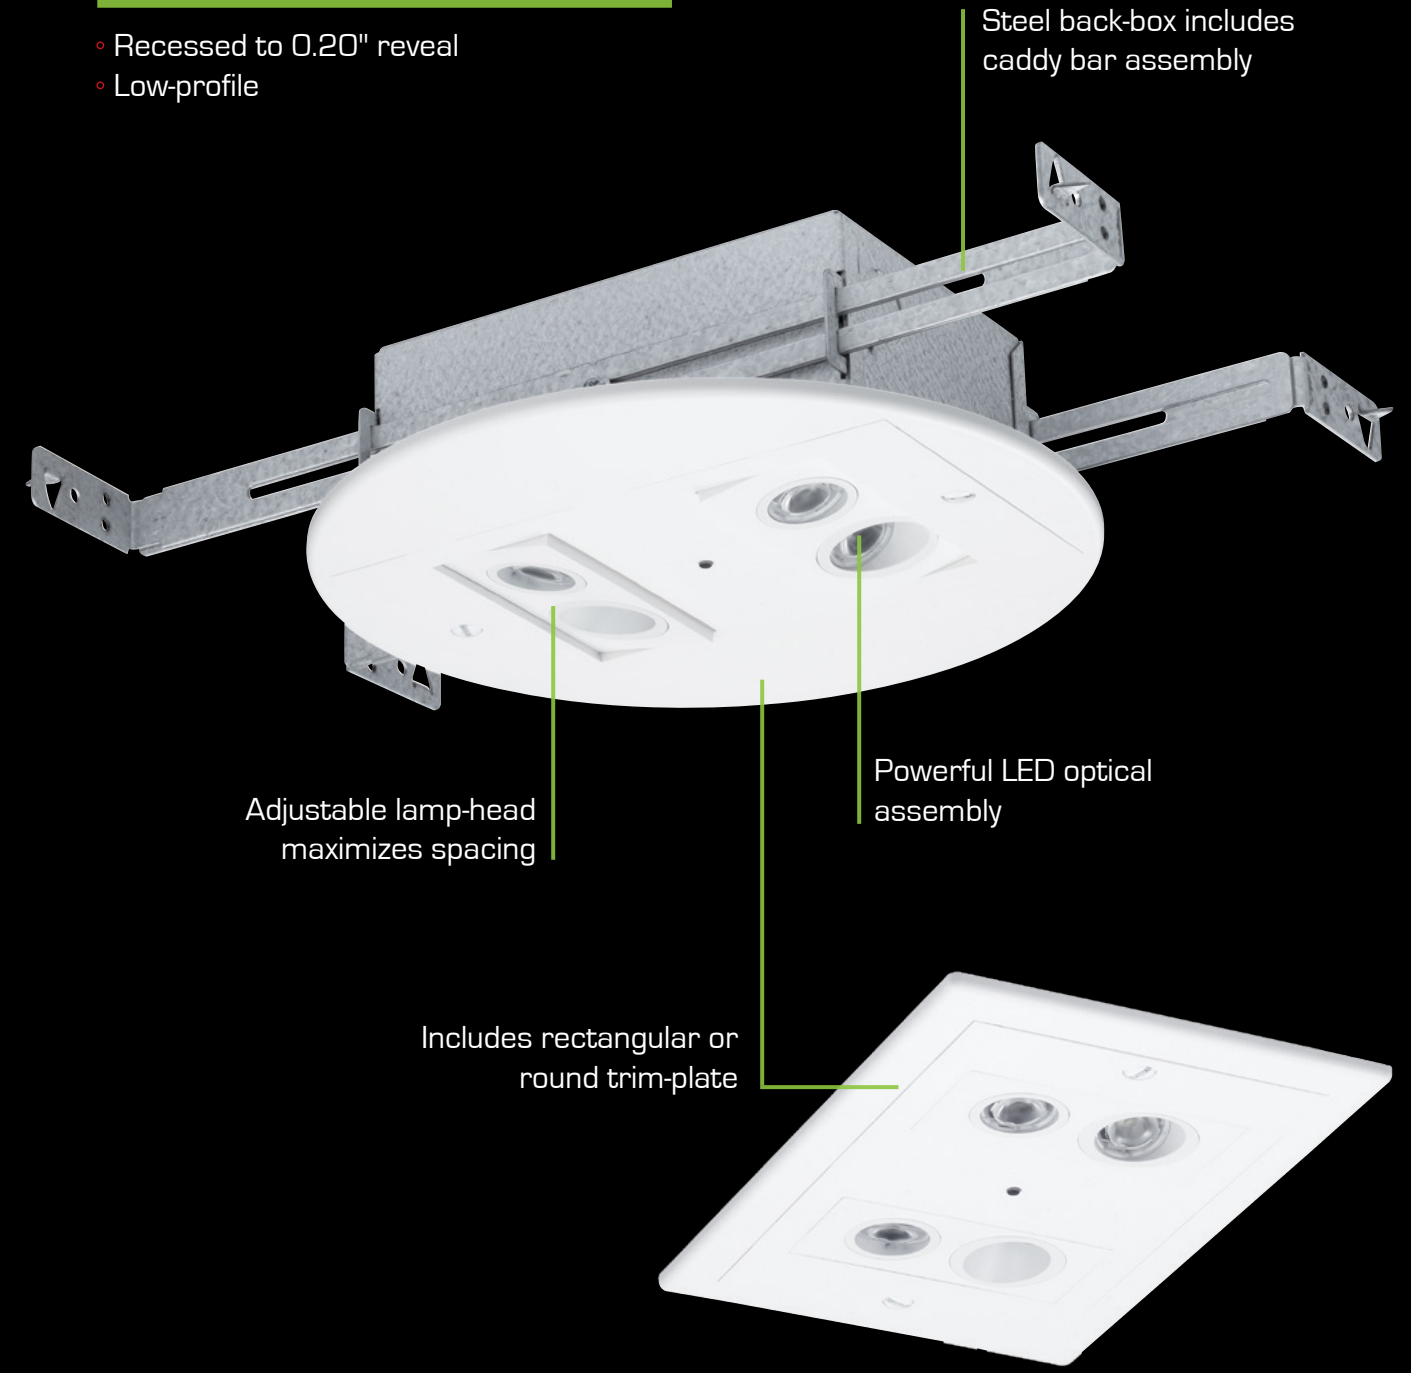

EV
LED Emergency Light

- Fully aimable optics providing up to 27' spacing
- High output LEDs provide uniform light patterns
- Capacity for single or double remotes
- "Green" Nickel Metal Hydride battery

EVO
Outdoor LED Remote

- Fully aimable single or double lamp-head
- Can be located up to 50' from external power source
- Durable Die-Cast aluminum lamp housing and mounting plate

EVR
Indoor LED Remote

- Fully aimable optics providing up to 27' spacing
- High output LEDs provide uniform light patterns
- 50% less plastic than traditional remote units
- Wall or ceiling mounting options

- Up to 50% reduction in packing and plastic content
- Reduced input power requirements
- LED life-time warranty
- “Green” power sources

Performance | Sophisticated LED Based Lamp-head

- Offers 30% greater illumination than traditional incandescent lamps
- Indoor and Outdoor remotes offer superior light output
- Up to 83' spacing
- Optional damp, remote capacity and Spectron® self-test/self-diagnostics
- Longer lasting battery technology

EV4R SERIES

LED Emergency Light

- Recessed to 0.20" reveal
- Low-profile

EVR
Indoor LED Remote
Doubles the Spacing
Powered by Combo or Unit
LED Lifetime Warranty

EVC
LED Combination Exit/Emergency Light
Coverage of 16' X 10'
Fully Adjustable Integral LED Heads
No-Head Option Runs 4 Remotes
LED Lifetime Warranty