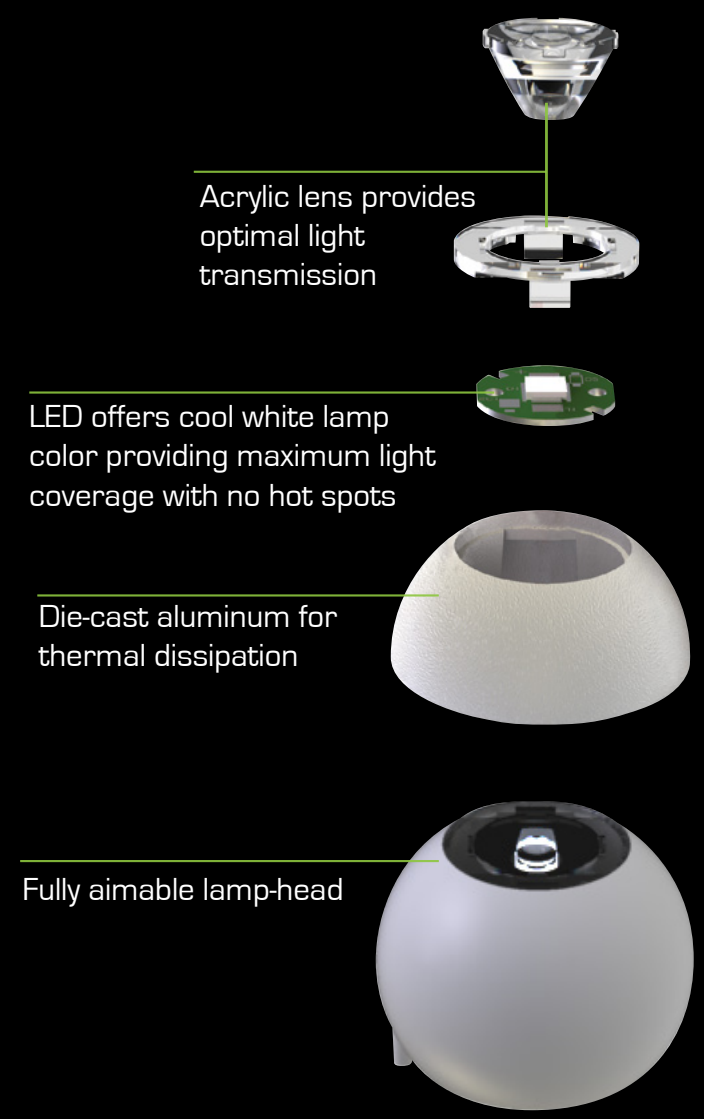

Value | Trusted Brand

- Extended product warranties
- Reduced maintenance costs
- Simplified installation

Design | Ease of Installation and Maintenance

- Easy, quick installation
- Fully aimable, thermally controlled lamp-heads
- Long life-cycle LEDs rated at 100,000 hours
- Premium battery types offer up to 30% greater life-cycle than lead acid

Aesthetics | Sleek Architectural Styling

- Integral LED lamp-heads
- Sleek, visually appealing
- Soft rounded contours and cloud-like appearance
- Sturdy and robust construction

Sustainability | Our Future

- Up to 50% reduction in packing and plastic content
- Reduced input power requirements
- LED life-time warranty
- “Green” power sources

Performance | Sophisticated LED Based Lamp-head

- Offers 30% greater illumination than traditional incandescent lamps
- Indoor and Outdoor remotes offer superior light output
- Up to 83' spacing
- Optional damp, remote capacity and Spectron® self-test/self-diagnostics
- Longer lasting battery technology