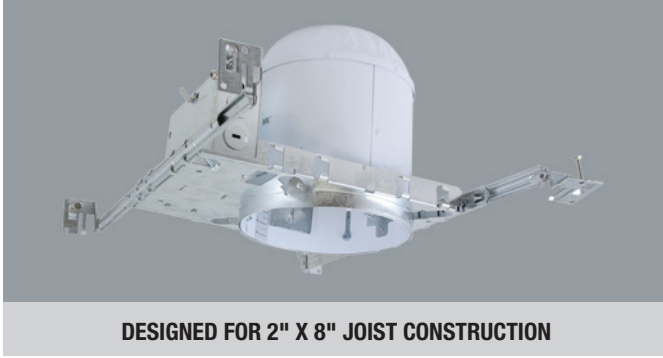

B6

6" Universal Non-IC Housing

LAMP WATTAGE: (1) MAX. 150W R40/PAR38, 120W BR40, 85W BR30, 150W A21

Catalog Number:	
Project Name:	Type:
Note:	

DESCRIPTION

Thermally protected, specification grade recessed housing. For new construction non-insulated ceilings or where insulation can be kept 3" from housing. Accommodates up to 150W R40/PAR38, 120W BR40, 85W BR30 and 150W A21 lamps. Furnished with preinstalled adjustable bar hangers. Junction box is provided with four 1/2" KOs, one 3/4" KO and four Romex knockouts with strain relief.

SPECIFICATION

A. HOUSING - High temperature painted 22 gauge cold rolled steel construction for maximum heat dissipation and rust protection. Adjusts vertically in plaster frame to accommodate 1/2" to 1-3/8" ceiling. Accommodate lamps up to 150W depending on trim used.

B. SOCKET - Medium base screw shell porcelain socket preinstalled on adjustable mounting bracket is designed to allow usage of different lamp types, as well as proper and consistent lamp positioning.

C. BAR HANGERS - Preinstalled bar hangers allow housing to be positioned and locked at any point within a 24" joist span. They can be positioned on either the long or short axis of the housing and can be shortened for 12" joists. They contain a double-headed real nail for 20° downward angle for better contact, and the 90° pivoting mounting plate makes installation fast and accurate. Bar hangers can fit onto T-Bar spline with additional slots and holes for special mounting methods if necessary.

D. JUNCTION BOX - UL listed for through-branch circuit wiring and has four 1/2" KOs, one 3/4" KO and four Romex knockouts with true pry-out slots and strain clamps.

E. THERMAL PROTECTION - Standard thermal protection device guards against improper installation, overlampping and misuse of insulation material.