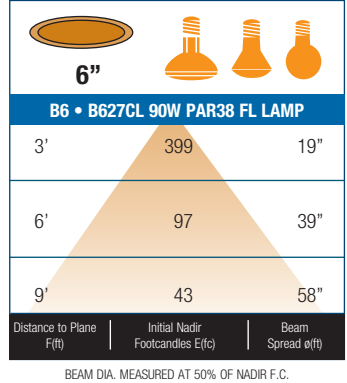

FEATURES

- Thermally Protected Non-IC housing.
- Adjustable socket bracket.
- Wire through junction box.
- Preinstalled adjustable bar hanger.
- Dependable, favorable design and effortless installation.
- 7-1/4" height allows use in 2" x 8" joist construction.
- Special screw on the frame locks bar hangers in place which prevents the housing from any movement once installed.
- Preinstalled socket cap provides electrical contact protection against dust, paint and over spray.

OPTIONS

AIR-SHUT

- Gasket to prevent air flow from heated or air conditioned spaces.
- Meets all national air flow requirements.

UL AND C-UL LISTED

- For Damp location
- For Feed-through wiring

ITEM SELECTOR: (Please check the boxes below for the option desired)

TYPE	AIR-SHUT	OPTION	TRIM TYPE	BAFFLE	REFLECTOR	TRIM/RING	GLASS
B6	☐ AT	☐ (W) With quick connects	☐ B630 ☐ B609 ☐ B605 ☐ B658 ☐ B634 ☐ B625 ☐ B640 ☐ B619 ☐ B605L ☐ B659 ☐ B649 ☐ B624 ☐ B620 ☐ B646 ☐ B606 ☐ B675 ☐ AF633 ☐ B681 ☐ B631 ☐ B616 ☐ B606L ☐ B676 ☐ B225 ☐ B687 ☐ B632 ☐ B663 ☐ B635 ☐ B612 ☐ B653 ☐ B682 ☐ AF640 ☐ B664 ☐ B636 ☐ B645 ☐ B651 ☐ B693 ☐ AF632 ☐ B673 ☐ B642 ☐ B648 ☐ B611 ☐ B694 ☐ B610 ☐ B674 ☐ B641 ☐ B652 ☐ B647 ☐ B688 ☐ B607 ☐ B683 ☐ B656 ☐ B603 ☐ B644 ☐ B685 ☐ B627 ☐ B684 ☐ B657 ☐ B604 ☐ B650 ☐ B696 ☐ B608 ☐ B601 ☐ B637 ☐ B615 ☐ B622 ☐ B689 ☐ B602 ☐ B601L ☐ B643 ☐ B633 ☐ B623 ☐ B680	☐ W ☐ CL ☐ WH ☐ P ☐ RG ☐ BK ☐ SN ☐ W ☐ SN ☐ CP ☐ MB ☐ CP ☐ BZ ☐ BZ ☐ CH ☐ CP ☐ PB ☐ CH ☐ SN ☐ BZ ☐ CP ☐ SHZ ☐ SHZ ☐ SN ☐ SHZ	☐ Green ☐ Yellow ☐ Pink ☐ Brown ☐ Navy Blue ☐ Orange ☐ Blue ☐ White ☐ Red		

Specifications:

B6

AIR-SHUT	OPTION	TRIM TYPE	BAFFLE	REFLECTOR	TRIM/RING	GLASS

BAFFLE	REFLECTOR	TRIM/RING
W White	CL Chrome	WH White
P Black	RG Gold	BK Black
SN Satin Nickel	W White	SN Satin Nickel
CP Copper	MB Black	CP Copper
BZ Bronze	BZ Bronze	CH Chrome
	CP Copper	PB Polish Brass
	SN Satin Nickel	BZ Bronze
	SHZ Satin Haze	

Sample of Catalog Number: B6-AT-W-B630-W-WH

Submittal form is available @ www.iuseelite.com
Tel: 323-888-1973 • Fax: 323-888-1977

Specifications and Dimensions subject to change without notice.

REV: ELITE LIGHTING-SPEC-06-29-2011