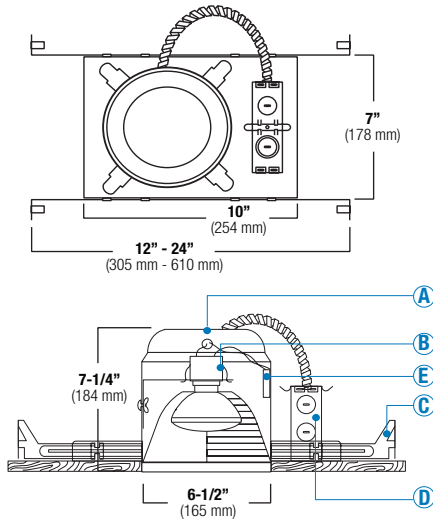

B6

6" Universal Non-IC Housing

LAMP WATTAGE: (1) MAX. 150W R40/PAR38, 120W BR40, 85W BR30, 150W A21

Catalog Number:	
Project Name:	Type:
Note:	

DESCRIPTION

Thermally protected, specification grade recessed housing. For new construction non-insulated ceilings or where insulation can be kept 3" from housing. Accommodates up to 150W R40/PAR38, 120W BR40, 85W BR30 and 150W A21 lamps. Furnished with preinstalled adjustable bar hangers. Junction box is provided with four 1/2" KOs, one 3/4" KO and four Romex knockouts with strain relief.

SPECIFICATION

A. HOUSING - High temperature painted 22 gauge cold rolled steel construction for maximum heat dissipation and rust protection. Adjusts vertically in plaster frame to accommodate 1/2" to 1-3/8" ceiling. Accommodate lamps up to 150W depending on trim used.

B. SOCKET - Medium base screw shell porcelain socket preinstalled on adjustable mounting bracket is designed to allow usage of different lamp types, as well as proper and consistent lamp positioning.

C. BAR HANGERS - Preinstalled bar hangers allow housing to be positioned and locked at any point within a 24" joist span. They can be positioned on either the long or short axis of the housing and can be shortened for 12" joists. They contain a double-headed real nail for 20° downward angle for better contact, and the 90° pivoting mounting plate makes installation fast and accurate. Bar hangers can fit onto T-Bar spline with additional slots and holes for special mounting methods if necessary.

D. JUNCTION BOX - UL listed for through-branch circuit wiring and has four 1/2" KOs, one 3/4" KO and four Romex knockouts with true pry-out slots and strain clamps.

E. THERMAL PROTECTION - Standard thermal protection device guards against improper installation, overlampping and misuse of insulation material.