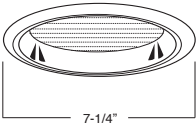

REFLECTOR FINISH:
CL, RG, W, MB, CP,
SN, SHZ

TRIM/RING FINISH:
WH, BK, SN, CP, CH,
PB, BZ

7-1/4"