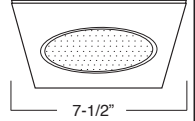

B693WH
SQUARE PAR30 GIMBAL TRIM

TRIM/RING FINISH:
WH

B694WH
SQUARE PAR38 GIMBAL TRIM

TRIM/RING FINISH:
WH

B688WH
SQUARE ALBALITE SHOWER TRIM

LENS:
WHITE

TRIM/RING FINISH:
WH

B685WH
SQUARE FRESNEL SHOWER TRIM