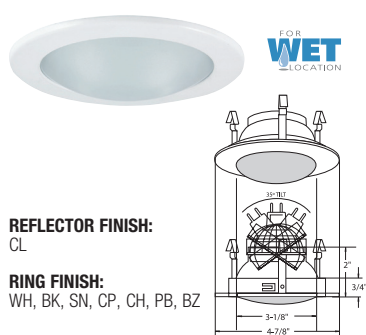

REFLECTOR FINISH:
CL

RING FINISH:
WH, BK, SN, CP, CH, PB, BZ

B1438WH
DESIGNER POINT SHOWER LITE

REFLECTOR FINISH:
CL, RG, W, MB, CP, SN

RING FINISH:
WH, BK, SN, CP, CH, PB, BZ

B1439WH
SMOOTH FROST DOME SHOWER LITE