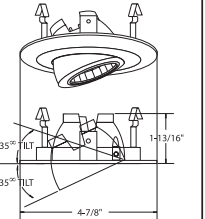

B1404P-WH
EYEBALL (47° TILT)

AVAILABLE COLOR COMBINATIONS:
CP-CP, SN-SN, W-WH, P-WH, P-BK, BZ-BZ

B1418P-WH
ADJ.PINHOLE W/ EYEBALL (35° TILT)

AVAILABLE COLOR COMBINATIONS:
W-WH, P-WH, P-BK, P-PB, W-CH

B1412CH
FULLY ADJUSTABLE (35° TILT, 359° ROT.)