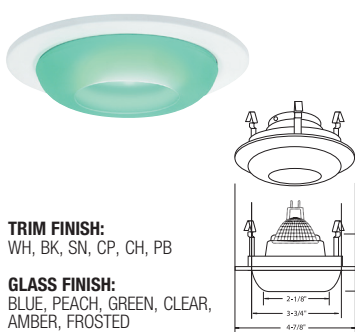

**B1420WH-GREEN
METROPOLITAN MOON LITE**

TRIM FINISH:
WH, BK, SN, CP, CH, PB

GLASS FINISH:
BLUE, PEACH, GREEN, CLEAR,
AMBER, FROSTED