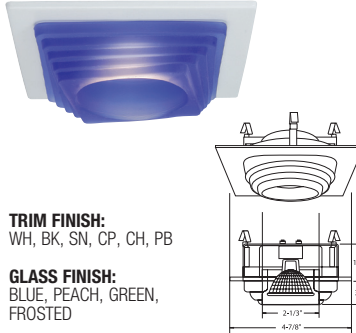

BAFFLE FINISH:
W, P, SN, CP, BZ

RING FINISH:
WH, BK, SN, CP, CH, PB, BZ

**B1479CL-WH
REFLECTOR (35° TILT)**

REFLECTOR FINISH:
CL, RG, MB, W, CP, SN

RING FINISH:
WH, BK, SN, CP, CH, PB, BZ

**B1494WH-BLUE
DESIGNER SQUARE STEP LITE**

TRIM FINISH:
WH, BK, SN, CP, CH, PB

GLASS FINISH:
BLUE, PEACH, GREEN,
FROSTED

**B1485W-WH
EYEBALL (47° TILT)**

**AVAILABLE COLOR
COMBINATIONS:**
CP-CP, SN-SN, W-WH,
P-WH, P-BK

**B1483WH
SLOT APERTURE (35° TILT)**