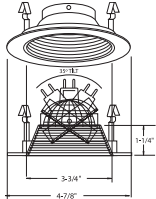

4" Low Voltage Optics

Catalog Number:

Project Name:

Type:

Note:

MAXILUME
ARCHITECTURAL LIGHTING

B1401CP-CP
STEPPED BAFFLE

BAFFLE FINISH:
W, P, SN, CP, BZ