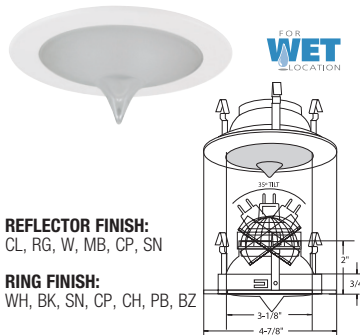

B1438WH
DESIGNER POINT SHOWER LITE

REFLECTOR FINISH:
CL, RG, W, MB, CP, SN

RING FINISH:
WH, BK, SN, CP, CH, PB, BZ