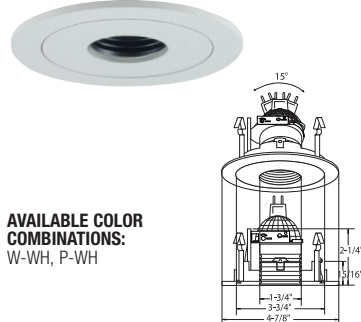

B1433P-WH
ADJUSTABLE PINHOLE BAFFLE (15° TILT)

AVAILABLE COLOR COMBINATIONS:
W-WH, P-WH