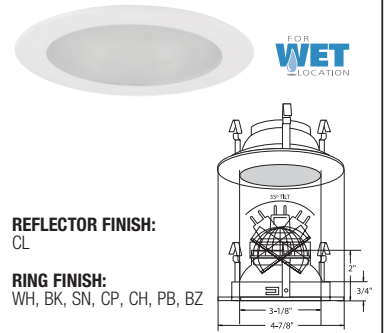

REFLECTOR FINISH:
CL, RG, W, MB, CP, SN

RING FINISH:
WH, BK, SN, CP, CH, PB, BZ

B1452CL-WH
CLEAR LENS SHOWER TRIM

REFLECTOR FINISH:
CL, RG, W, MB, CP, SN

RING FINISH:
WH, BK, SN, CP, CH, PB, BZ

B1437WH
SMOOTH FROST SHOWER LITE