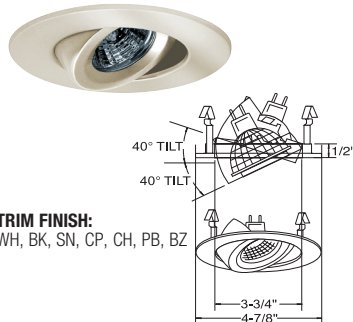

B1461SN
ADJUSTABLE GIMBAL (40° TILT)

TRIM FINISH:
WH, BK, SN, CP, CH, PB, BZ