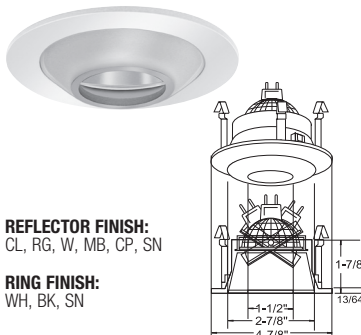

B1426CL-WH
THE ILLUMINATOR II

REFLECTOR FINISH:
CL, RG, W, MB, CP, SN

RING FINISH:
WH, BK, SN