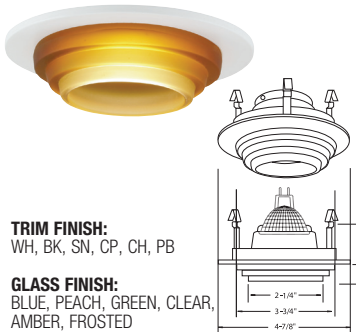

**B1425WH-AMBER
METROPOLITAN STEP LITE**

TRIM FINISH:
WH, BK, SN, CP, CH, PB

GLASS FINISH:
BLUE, PEACH, GREEN, CLEAR,
AMBER, FROSTED