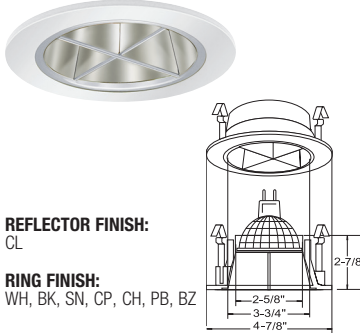

B1477CL-WH
CROSSBLADE REFLECTOR

REFLECTOR FINISH:
CL

RING FINISH:
WH, BK, SN, CP, CH, PB, BZ