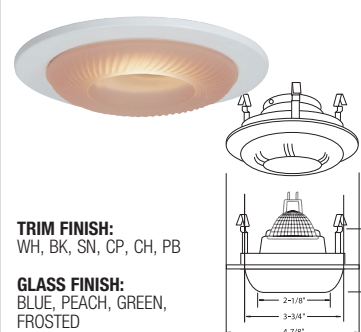

**B1420WH-GREEN
METROPOLITAN MOON LITE**

TRIM FINISH:
WH, BK, SN, CP, CH, PB

GLASS FINISH:
BLUE, PEACH, GREEN, CLEAR,
AMBER, FROSTED

**B1425WH-AMBER
METROPOLITAN STEP LITE**

TRIM FINISH:
WH, BK, SN, CP, CH, PB

GLASS FINISH:
BLUE, PEACH, GREEN, CLEAR,
AMBER, FROSTED

**B1442WH-PEACH
DESIGNER MOON LITE**

TRIM FINISH:
WH, BK, SN, CP, CH, PB

GLASS FINISH:
BLUE, PEACH, GREEN,
FROSTED

**B1478SN-SN
STEPPED BAFFLE (35° TILT)**