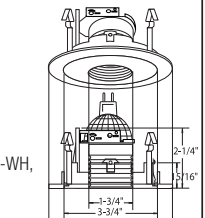

B1414W-WH
PINHOLE WITH BAFFLE

AVAILABLE COLOR COMBINATIONS:
CP-CP, SN-SN, W-WH, P-WH, P-BK, BZ-BZ