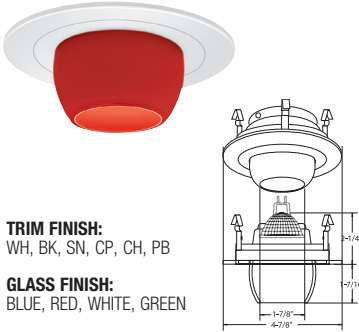

4" Low Voltage Optics

Catalog Number:

Project Name:

Type:

Note:

MAXILUME
ARCHITECTURAL LIGHTING

**B1424WH-RED
METROPOLITAN HONEY LITE**

TRIM FINISH:
WH, BK, SN, CP, CH, PB

GLASS FINISH:
BLUE, RED, WHITE, GREEN