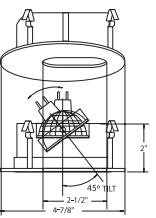

B1403CP
ONE PIECE SLOT APERTURE (35° TILT)

TRIM FINISH:
WH, BK, SN, CP, CH, PB, BZ