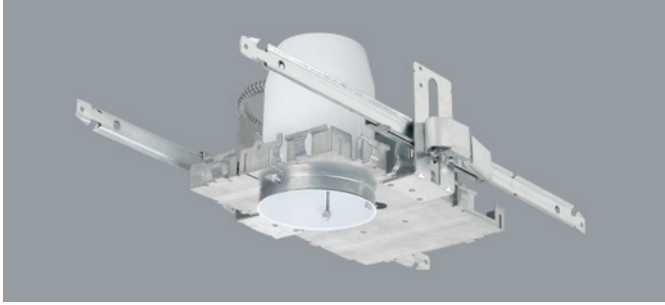

DESCRIPTION

1. REFLECTOR - 16 gauge aluminum.

2. TRIM - All die-cast aluminum. Can take up to 2 optical accessories.

3. COVER LENS - High temperature tempered glass.

4. SOCKET - Porcelain bi-pin socket.

5. MOUNTING BRACKET - Is constructed from 16-gauge steel and is supplied with C-channels that are adjustable up to 26".