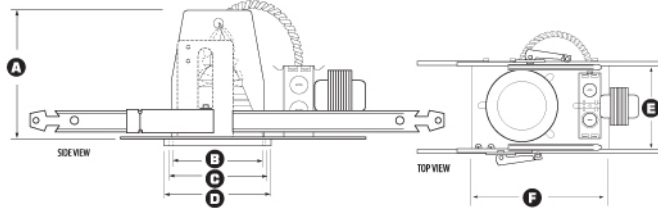

DESCRIPTION

1. REFLECTOR - 16 gauge aluminum.

2. TRIM - All die-cast aluminum. Can take up to 2 optical accessories.

3. COVER LENS - High temperature tempered glass.

4. SOCKET - Porcelain bi-pin socket.

5. MOUNTING BRACKET - Is constructed from 16-gauge steel and is supplied with C-channels that are adjustable up to 26".

6. JUNCTION BOX - UL listed for through-branch circuit wiring. Junction Box is accessible from below, no tools required.

7. MOUNTING FRAME - Non-IC Insulation must be kept 3" away from fixture sides and wiring compartments, and must be placed above fixture in a manner which will entrap heat.