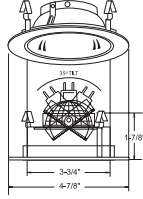

B1402CP-WH
REFLECTOR (35° TILT)

REFLECTOR FINISH:
CL, RG, W, MB, CP, SN, BZ

RING FINISH:
WH, BK, SN, CP, CH, PB, BZ