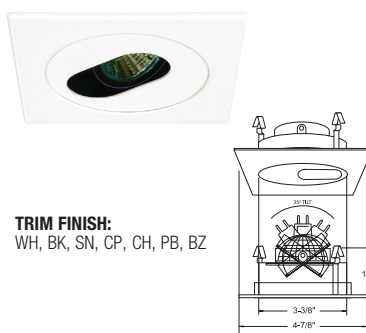

TRIM FINISH:
WH, BK, SN, CP, CH, PB

GLASS FINISH:
BLUE, PEACH, GREEN,
FROSTED

**B1485W-WH
EYEBALL (47° TILT)**

**AVAILABLE COLOR
COMBINATIONS:**
CP-CP, SN-SN, W-WH,
P-WH, P-BK

**B1483WH
SLOT APERTURE (35° TILT)**