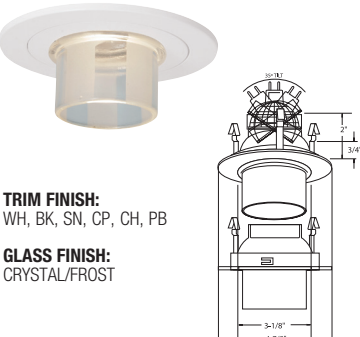

REFLECTOR FINISH:
CL

RING FINISH:
WH, BK, SN, CP, CH, PB, BZ

B1426CL-WH
THE ILLUMINATOR II

REFLECTOR FINISH:
CL, RG, W, MB, CP, SN

RING FINISH:
WH, BK, SN

B1427CL-WH
THE ILLUMINATOR

REFLECTOR FINISH:
CL, RG, W, MB, CP, SN

RING FINISH:
WH, BK, SN

B1431WH
CRYSTAL STRIPE LITE

TRIM FINISH:
WH, BK, SN, CP, CH, PB

GLASS FINISH:
CRYSTAL/FROST

B1432WH
WALL WASH FROST LITE

TRIM FINISH:
WH, BK, SN, CP, CH, PB

GLASS FINISH:
WHITE, PINK, BLUE, GREEN