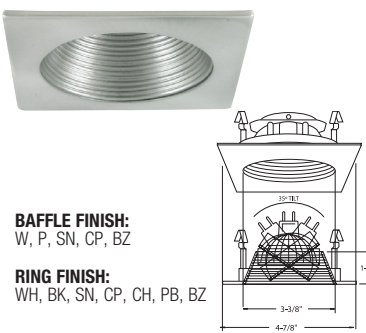

**B1478SN-SN
STEPPED BAFFLE (35° TILT)**

BAFFLE FINISH:
W, P, SN, CP, BZ

RING FINISH:
WH, BK, SN, CP, CH, PB, BZ