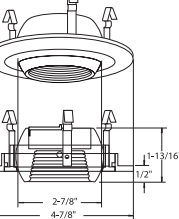

B1404P-WH
EYEBALL (47° TILT)

AVAILABLE COLOR COMBINATIONS:
CP-CP, SN-SN, W-WH, P-WH, P-BK, BZ-BZ

B1418P-WH
ADJ.PINHOLE W/ EYEBALL (35° TILT)

AVAILABLE COLOR COMBINATIONS:
W-WH, P-WH, P-BK, P-PB, W-CH

B1412CH
FULLY ADJUSTABLE (35° TILT, 359° ROT.)