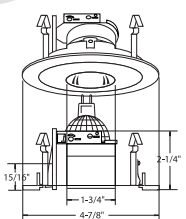

B1415CL-WH
PINHOLE WITH REFLECTOR

AVAILABLE COLOR COMBINATIONS:
CL-WH, CL-SN, RG-WH, MB-WH, W-WH