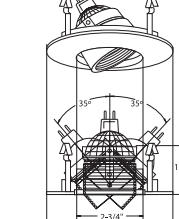

B1404P-WH
EYEBALL (47° TILT)

AVAILABLE COLOR COMBINATIONS:
CP-CP, SN-SN, W-WH, P-WH, P-BK, BZ-BZ

B1418P-WH
ADJ.PINHOLE W/ EYEBALL (35° TILT)

AVAILABLE COLOR COMBINATIONS:
W-WH, P-WH, P-BK, P-PB, W-CH

B1412CH
FULLY ADJUSTABLE (35° TILT, 359° ROT.)