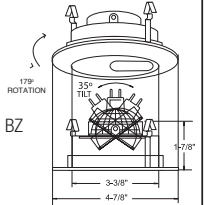

B1466CL-WH
ANGLE-CUT SLOT APERTURE

TRIM FINISH:
WH, BK, SN, CP, CH, PB

B1467CL-WH
LENSED WALL WASH

REFLECTOR FINISH:
CL, RG, W, MB, CP, SN

TRIM COVER:
WH, BK

B1411WH
SLOT APERTURE (35° TILT, 179° ROT)

TRIM FINISH:
WH, BK, SN, CP, CH, PB, BZ