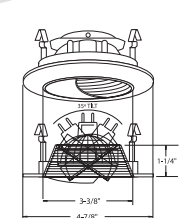

B1466CL-WH
ANGLE-CUT SLOT APERTURE

TRIM FINISH:
WH, BK, SN, CP, CH, PB

B1467CL-WH
LENSED WALL WASH

REFLECTOR FINISH:
CL, RG, W, MB, CP, SN

TRIM COVER:
WH, BK

B1411WH
SLOT APERTURE (35° TILT, 179° ROT)

TRIM FINISH:
WH, BK, SN, CP, CH, PB, BZ

B1403CP
ONE PIECE SLOT APERTURE (35° TILT)

TRIM FINISH:
WH, BK, SN, CP, CH, PB, BZ

B1416P-WH
BAFFLE WALL WASH

BAFFLE FINISH:
W, P, SN, CP, BZ

WALL WASH COVER:
WH, BK

B1407CL-WH
REFLECTOR WALL WASH

REFLECTOR FINISH:
CL, RG, W, MB, CP, SN