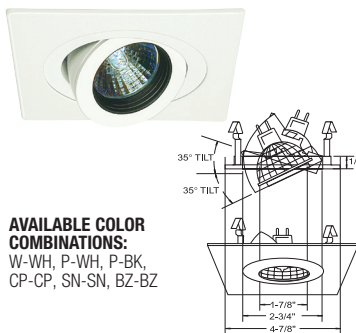

**B1484P-WH
FULLY ADJ. W/ BAFFLE (35° TILT, 359° ROT.)**

**AVAILABLE COLOR
COMBINATIONS:**
W-WH, P-WH, P-BK,
CP-CP, SN-SN, BZ-BZ