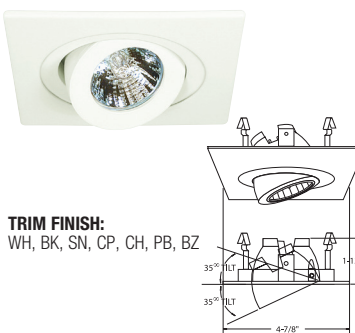

**B1480WH
FULLY ADJUSTABLE (35° TILT, 359° ROT.)**

TRIM FINISH:
WH, BK, SN, CP, CH, PB, BZ