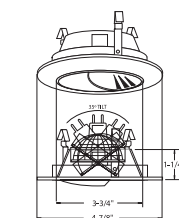

B1403CP
ONE PIECE SLOT APERTURE (35° TILT)

TRIM FINISH:
WH, BK, SN, CP, CH, PB, BZ

B1416P-WH
BAFFLE WALL WASH

BAFFLE FINISH:
W, P, SN, CP, BZ

WALL WASH COVER:
WH, BK

B1407CL-WH
REFLECTOR WALL WASH

REFLECTOR FINISH:
CL, RG, W, MB, CP, SN