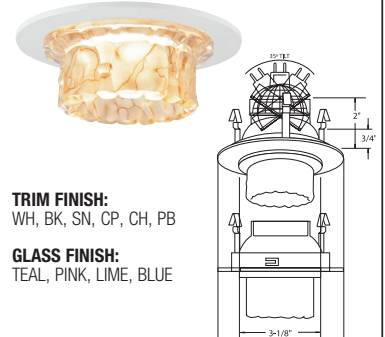

REFLECTOR FINISH:
CL

RING FINISH:
WH, BK, SN, CP, CH, PB, BZ

B1426CL-WH
THE ILLUMINATOR II

REFLECTOR FINISH:
CL, RG, W, MB, CP, SN

RING FINISH:
WH, BK, SN

B1427CL-WH
THE ILLUMINATOR

REFLECTOR FINISH:
CL, RG, W, MB, CP, SN

RING FINISH:
WH, BK, SN

B1431WH
CRYSTAL STRIPE LITE

TRIM FINISH:
WH, BK, SN, CP, CH, PB

GLASS FINISH:
CRYSTAL/FROST

B1432WH
WALL WASH FROST LITE

TRIM FINISH:
WH, BK, SN, CP, CH, PB

GLASS FINISH:
WHITE, PINK, BLUE, GREEN

B1436WH
CYLINDER LITE

TRIM FINISH:
WH, BK, SN, CP, CH, PB

GLASS FINISH:
WHITE, PINK, BLUE, GREEN

B1440WH-PINK
TULIP LITE

TRIM FINISH:
WH, BK, SN, CP, CH, PB

GLASS FINISH:
TEAL, PINK, LIME, BLUE

4" Low Voltage Optics