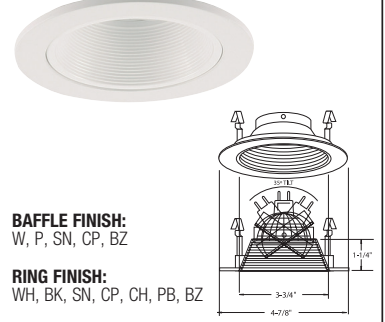

B1417W-WH
METAL STEPPED BAFFLE

BAFFLE FINISH:
W, P, SN, CP, BZ

RING FINISH:
WH, BK, SN, CP, CH, PB, BZ