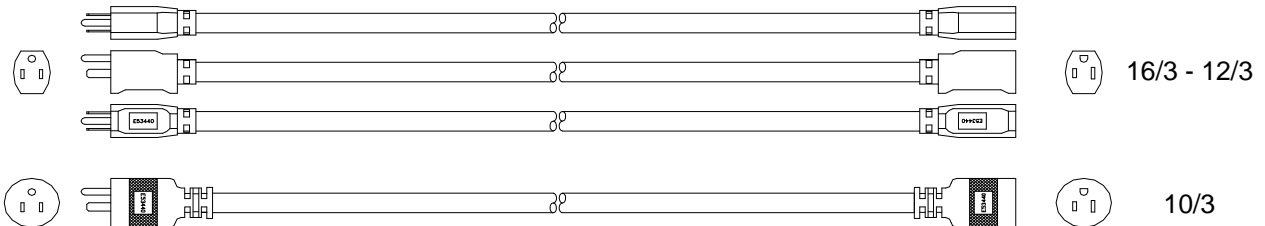

CATALOG NUMBER: See table below
DESCRIPTION: POLAR/SOLAR® extension cord with power indicator light in the cord connector
APPROVALS: UL Listed and CSA Certified (16-12 ga) Outdoor Use Cord Set

CONSTRUCTION PARAMETERS:

Cable type: SJEOOW, see table below for gauge
 Cable jacket material: TPE, yellow
 Cord rating: Hard Usage per the National Electrical Code
 Cable legend type: Indent print

Attachment plug configuration: NEMA 5-15P
 Cord connector configuration: NEMA 5-15R
 Plug and connector material: Clear PVC, with neon power indicator lamp in the connector

ELECTRICAL AND ENVIRONMENTAL PROPERTIES:

Cable temperature rating: -50 to +105 °C
 Nominal operating voltage: 125 VAC
 Maximum operating current: See table below

Catalog no.	Gauge	Length	Current rating	Case qty	UPC
12870002	16/3	25 ft	13A	12	0 29892 01287 8
12880002		50 ft		12	0 29892 01288 5
12890002		100 ft		6	0 29892 01289 2
14840002	14/3	10 ft	15A	24	0 29892 01484 1
14870002		25 ft		12	0 29892 01487 2
14880002		50 ft		6	0 29892 01488 9
14890002		100 ft		13A	6
16870002	12/3	25 ft	15A	12	0 29892 01687 6
16880002		50 ft		6	0 29892 01688 3
16890002		100 ft		4	0 29892 01689 0
17870002	10/3	25 ft		6	0 29892 01787 3
17880002		50 ft		4	0 29892 01788 0
17890002		100 ft		3	0 29892 01789 7