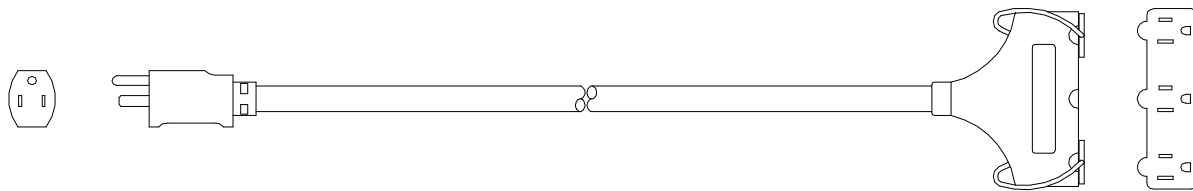

**CATALOG NUMBER:** See table below  
**DESCRIPTION:** Extension cord with Tri-Source® three outlet cord connector with power indicator light  
**APPROVALS:** UL Listed and CSA Certified (12 ga) or CUL Listed Outdoor Use Cord Set

**CONSTRUCTION PARAMETERS:**

Cable type: SJTW, see table below for gauge  
 Cable jacket material: PVC, yellow  
 Cord rating: Hard Usage per the National Electrical Code  
 Cable legend type: Indent print

*Note: Plug style may vary*

Attachment plug configuration: NEMA 5-15P  
 Cord connector configuration: NEMA 5-15R x 3  
 Plug and connector material: Clear PVC, with neon power indicator lamp in the connector

**ELECTRICAL AND ENVIRONMENTAL PROPERTIES:**

Cable temperature rating: -40 to +60 °C  
 Nominal operating voltage: 125 VAC  
 Maximum operating current: 15 A

Catalog no.	Gauge	Length	Case qty	UPC
41878802	12/3	25 ft	12	0 29892 33072 9
41888802		50 ft	6	0 29892 33073 6
41898802		100 ft	4	0 29892 33074 3
43888802	10/3	50 ft	4	0 29892 04388 9
43898802		100 ft	3	0 29892 04389 6