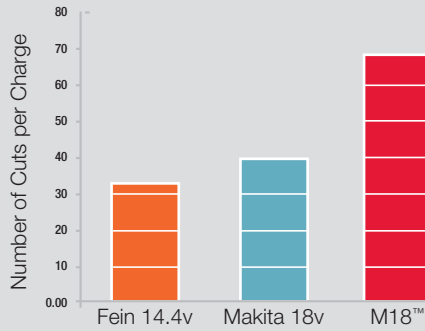

FUEL

FUEL

FUEL

FUEL

FUEL

Nothing but **HEAVY DUTY**®

M18™ CORDLESS MULTI-TOOL

UP TO 50% FASTER CUTTING

Speed of Cut in 1" x 1" Oak

UP TO 2X MORE CUTS PER CHARGE

Number of Cuts per Charge in 1" x 1" Oak

TOOL FREE BLADE CHANGE

Open quick release lever

Unscrew accessory bolt

Tool Free Blade Change

Faster accessory changes and no tools to misplace