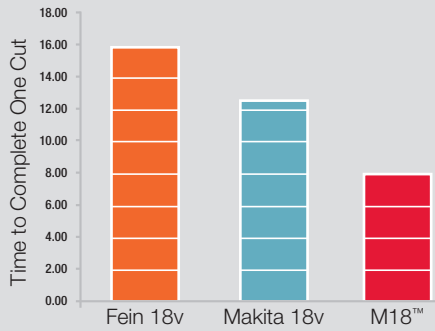

FUEL

FUEL

FUEL

FUEL

FUEL

Nothing but **HEAVY DUTY**®

M18™ CORDLESS MULTI-TOOL

UP TO 50% FASTER CUTTING

Speed of Cut in 1" x 1" Oak

UP TO 2X MORE CUTS PER CHARGE

Number of Cuts per Charge in 1" x 1" Oak

TOOL FREE BLADE CHANGE

Open quick release lever

Unscrew accessory bolt

Tool Free Blade Change

Faster accessory changes and no tools to misplace