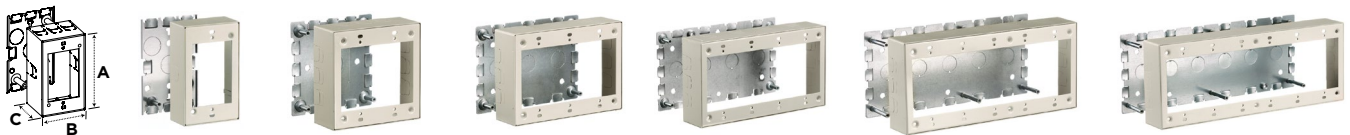

Description	Color	Length	HBL500 Series	HBL700 Series	HBL750 Series
Base and Cover 10 ft. (3m) lengths, packed 100 ft. (30m) per carton. HBL5701C coupling furnished with each length.	Ivory	10 ft.	HBL50010IV	HBL700IV	HBL75010IV
	White	10 ft.	HBL50010W	HBL700W	HBL75010W
			A: .53" (13.46) B: .76" (19.30)	A: .67" (16.90) B: .76" (19.30)	A: .85" (21.59) B: .76" (19.30)

	Color	1-Gang	2-Gang	3-Gang	4-Gang	5-Gang	6-Gang
Standard	Ivory	HBL5748IVA	HBL57482IVA	HBL57483IVA	HBL57484IVA	HBL57485IVA	HBL57486IVA
	White	HBL5748WA	HBL57482WA	HBL57483WA	—	—	—
		A: 4.54" (115.32) B: 2.82" (71.63) C: 1.75" (44.45)	A: 4.54" (115.32) B: 4.64" (117.86) C: 1.75" (44.45)	A: 4.54" (115.32) B: 6.45" (163.88) C: 1.75" (44.45)	A: 4.54" (115.32) B: 8.26" (209.91) C: 1.75" (44.45)	A: 4.54" (115.32) B: 10.01" (255.93) C: 1.75" (44.45)	A: 4.54" (115.32) B: 11.89" (301.96) C: 1.75" (44.45)
Shallow	Ivory	HBL5747IVA	HBL57472IVA	HBL57473IVA			
	White	HBL5747WA	HBL57472WA	—			
		A: 4.54" (115.32) B: 2.82" (71.63) C: 1.38" (35.05)	A: 4.54" (115.32) B: 4.64" (117.86) C: 1.38" (35.05)	A: 4.54" (115.32) B: 6.45" (163.88) C: 1.38" (35.05)			
Deep	Ivory	HBL5744SIVA	HBL5744S2IVA	HBL5744S3IVA			
	White	HBL5744SWA	HBL5744S2WA	—			
		A: 4.54" (115.32) B: 2.82" (71.63) C: 2.25" (57.00)	A: 4.54" (115.32) B: 4.64" (117.86) C: 2.25" (57.00)	A: 4.54" (115.32) B: 6.45" (163.88) C: 2.25" (57.00)			
Extra Deep	Ivory	HBL5744IVA	HBL57442IVA	HBL57443IVA			
	White	HBL5744WA	HBL57442WA	—			
		A: 4.54" (115.32) B: 2.82" (71.63) C: 2.75" (69.85)	A: 4.54" (115.32) B: 4.64" (117.86) C: 2.75" (69.85)	A: 4.54" (115.32) B: 6.45" (163.88) C: 2.75" (69.85)			
Base Trade	2 - 1/2"	1 - 1/2", 3/4" Concentric	3 - 1/2"	4 - 1/2"	5 - 1/2"	6 - 1/2"	
Size KOs		1 - Rectangular					