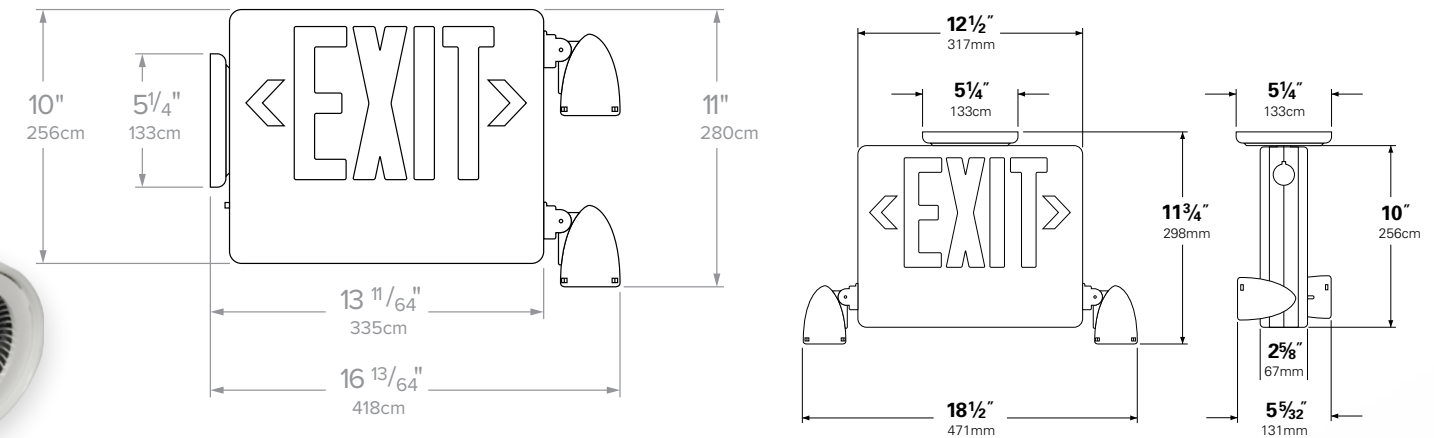

For mounting over doorways with low-ceiling heights, the HCX boasts one of the lowest housing profiles available.