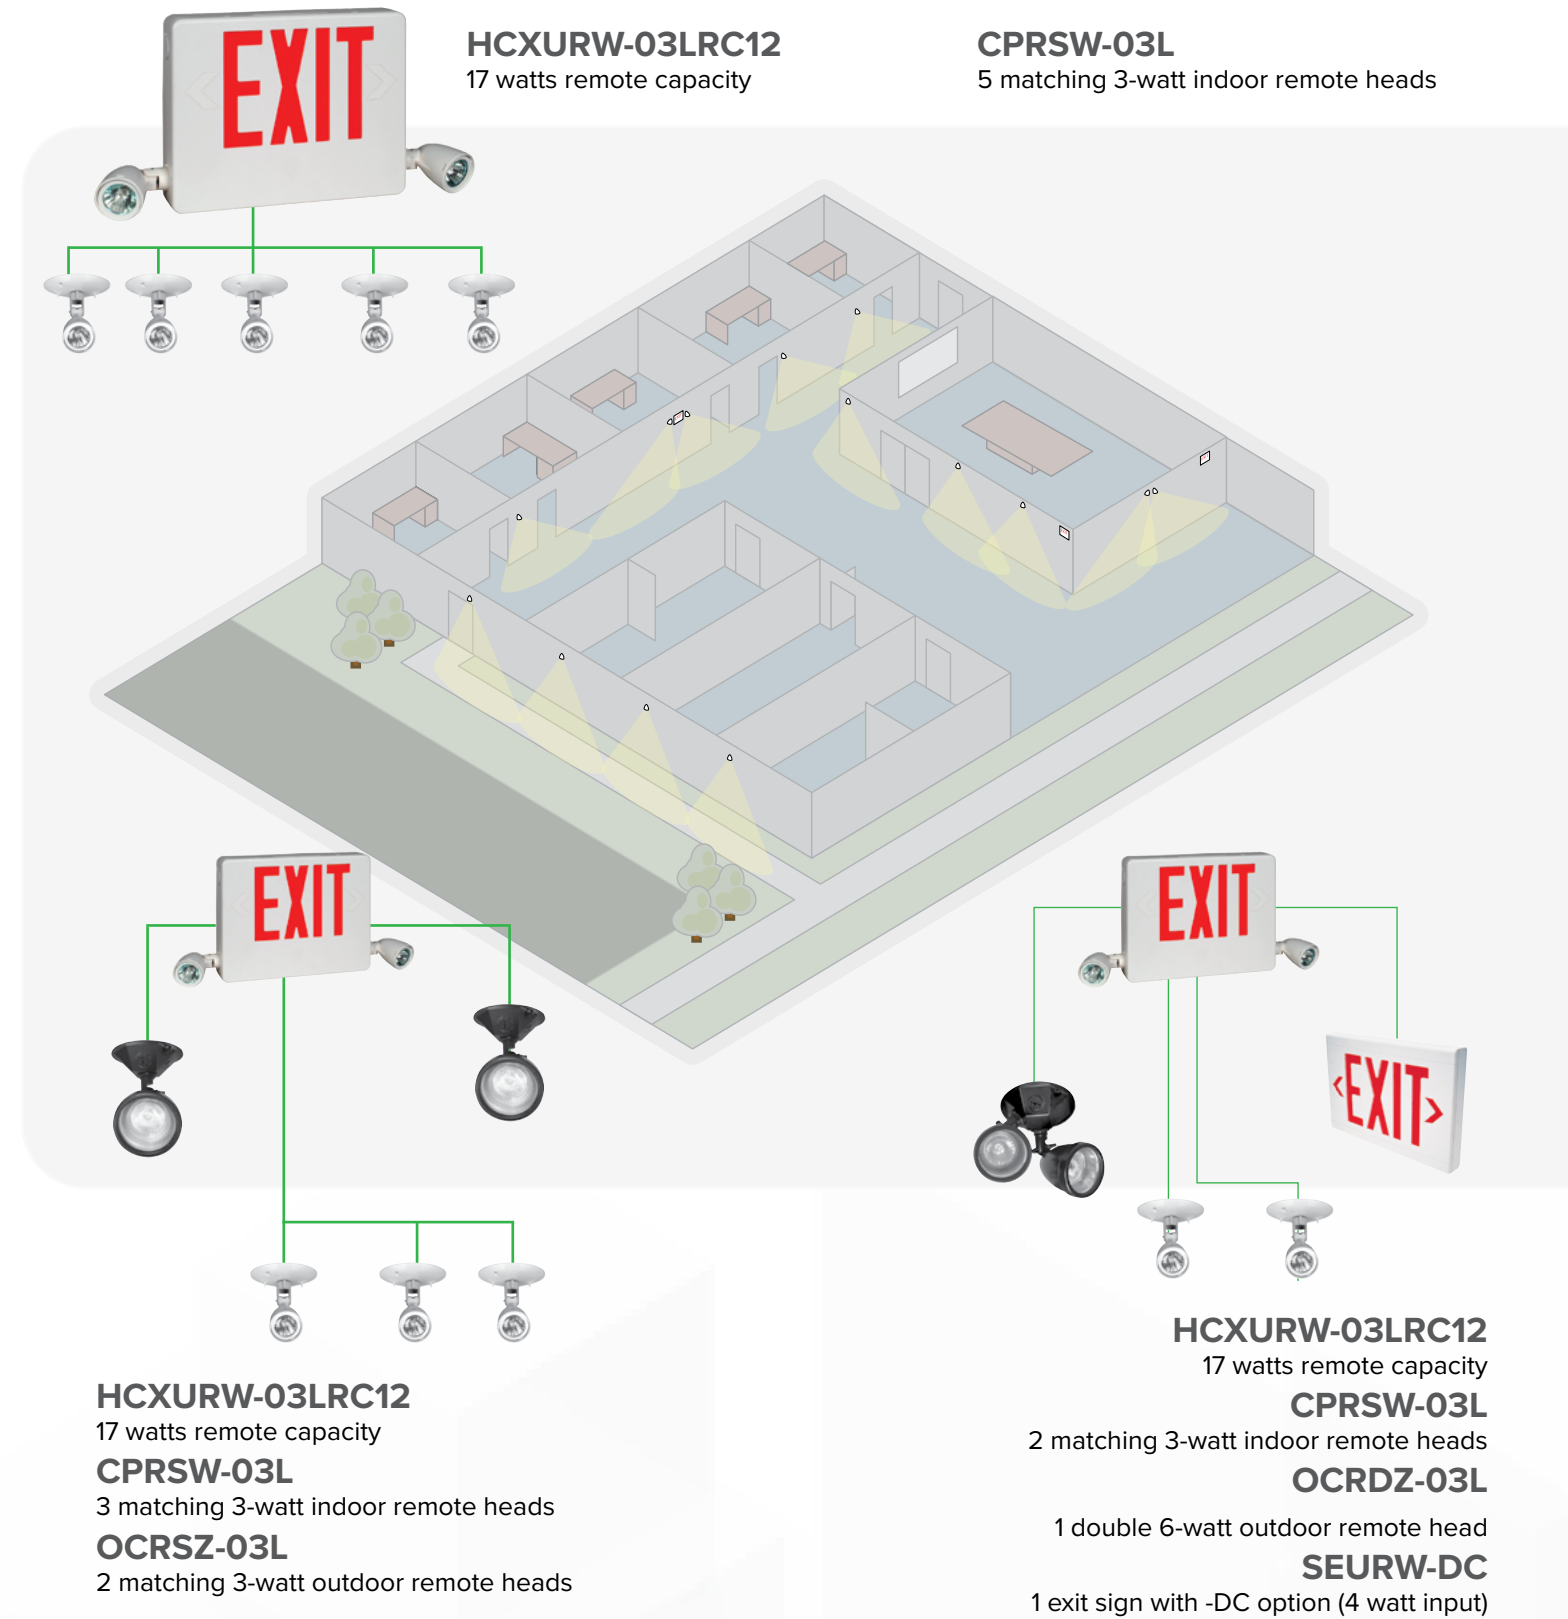

Product Guide

LED Combination Emergency
Exit Sign with Side-Mounted
Lamp Heads

THE HCX SYSTEM

The HCX is a flexible system that provides the best possible solution to emergency lighting situations. With a variety of products controlled from one central source, you can design an effective emergency system that is easy to install and maintain.

Lighting the Path to Safety

The job of specifying emergency lighting is critical. Every scenario must be considered – the path to safety well-defined. From an interior office to the gathering place outside the building, the occupants’ safety is the primary consideration.

For mounting over doorways with low-ceiling heights, the HCX boasts one of the lowest housing profiles available.

Offered in Red or Green letters and White housing

The Installer’s Dream

Installing the HCX system is fast and easy. Twist-on fasteners are a thing of the past with the HCX “push-in” wire connectors. Emergency lamps can be easily relocated from side-to-side to facilitate a variety of installations. Housing assembly is a “snap” with no mechanical fasteners. Universal 120/277VAC operation takes out the guesswork of compatibility. The HCX unit is shipped standard with a canopy for ceiling or end mounting.

- Emergency lamp heads with full vertical and horizontal rotation allow precise aiming
- Heads are reconfigurable from one on each side to two on a single side
- Low profile housing allows for mounting over doorways with low ceiling heights; fits nicely in tight areas.
- Shipped standard with all components for universal single/double face installation
- Universal wall/ceiling/end mounting. Mounting canopy included standard