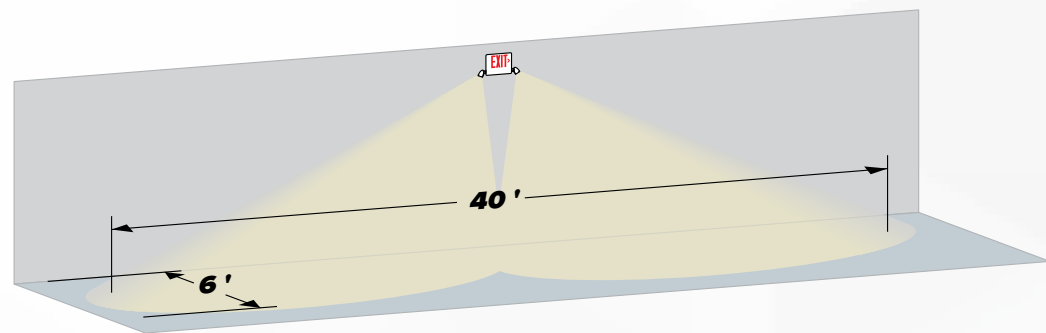

Product Guide

LED Combination Emergency
Exit Sign with Side-Mounted
Lamp Heads

THE HCX SYSTEM

The HCX is a flexible system that provides the best possible solution to emergency lighting situations. With a variety of products controlled from one central source, you can design an effective emergency system that is easy to install and maintain.

Lighting the Path to Safety

The job of specifying emergency lighting is critical. Every scenario must be considered – the path to safety well-defined. From an interior office to the gathering place outside the building, the occupants’ safety is the primary consideration.