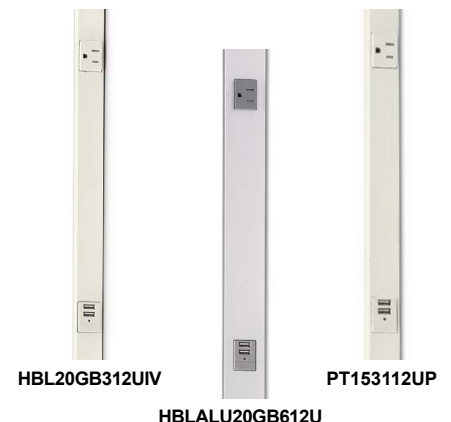

## 2X2 USB Work Surface Pop-Up Boxes

Surface Dimensions	Cut Out Dimensions	Product Depth	Maximum Surface Thickness	Finish	Catalog Number
5" x 5"	4.62" x 4.62"	3.55"	1.125"	Brushed Aluminum	<b>WSBUSB2X2ALU</b>
5" x 5"	4.62" x 4.62"	3.55"	1.125"	Black Powder Coat	<b>WSBUSB2X2BLK</b>

WSBUSB2X2ALU

## PlugTrak® Raceway with USB Charger Outlets

USB type 2.0 ports, 2.4 Amp, 5 Volt DC, 15 Amp, 125 Volt AC receptacles.

Material	Length	Ends	# of USB Ports	# of Single Receptacles	Color	Catalog Number
Steel	3 ft.	6 in. leads	2	2	Ivory	<b>HBL20GB312UIV</b>
Steel	6 ft.	6 in. leads	4	4	Ivory	<b>HBL20GB612UIV</b>
Aluminium	3 ft.	6 in. leads	2	2	Aluminum	<b>HBLALU20GB312U</b>
Aluminium	6 ft.	6 in. leads	4	4	Aluminum	<b>HBLALU20GB612U</b>
Non-metallic	6 ft.	6 in. leads	4	8	Office White	<b>PT156112U*</b>

Portable - Plug in

Steel	40 in.	6 ft. cord and plug	2	4	Ivory	<b>HBL20C215UIV</b>
Non-metallic	36 in.	6 ft. cord and plug	2	4	Office White	<b>PT153112UP*</b>

HBL20GB312UIV

HBLALU20GB612U

PT153112UP

Dimensions in Inches (mm)