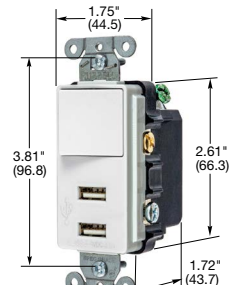

USB102W

4 Port USB Charger Outlets

Description	Color	Catalog Number
USB Charger Outlets, 4 USB ports, two Type A & two Type-C ports, 5 Amp up to 9 Volt DC, Style Line® decorator.	Black Brown Gray Ivory Light Almond White	USB4ACBK USB4AC USB4ACGY USB4ACI USB4ACLA USB4ACW

Switch Combo Outlets

Description	Color	Catalog Number
Switch Combo Outlet, two USB type 2.0 ports, 2.1 Amp, 5 Volt DC, Style Line® decorator.	Black Brown Gray Ivory Light Almond White	USB102BK USB102 USB102GY USB102I USB102LA USB102W

2X2 USB Work Surface Pop-Up Boxes

Surface Dimensions	Cut Out Dimensions	Product Depth	Maximum Surface Thickness	Finish	Catalog Number
5" x 5"	4.62" x 4.62"	3.55"	1.125"	Brushed Aluminum	WSBUSB2X2ALU
5" x 5"	4.62" x 4.62"	3.55"	1.125"	Black Powder Coat	WSBUSB2X2BLK