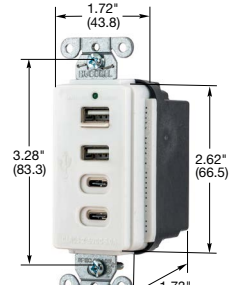

SNAPConnect® USB Charger Duplex Receptacles

Description	Color	15A 125V AC	20A 125V AC
Hospital Grade SNAPConnect USB Charger, Tamper-Resistant Style Line® decorator duplex receptacle, 15 or 20 Amp, 125 Volt AC with one type A & one type-C USB port, 3 Amp up to 9 Volt USB output.	Black Brown Gray Ivory Light Almond Red White	SNAP8200UACBK SNAP8200UAC SNAP8200UACGY SNAP8200UACI SNAP8200UACLA SNAP8200UACR SNAP8200UACW	SNAP8300UACBK SNAP8300UAC SNAP8300UACGY SNAP8300UACI SNAP8300UACLA SNAP8300UACR SNAP8300UACW
SNAPConnect USB Charger, Tamper-Resistant Style Line® decorator duplex receptacle, 15 or 20 Amp, 125 Volt AC with one type A & one type-C USB port, 3 Amp up to 9 Volt USB output.	Black Brown Gray Ivory Light Almond White	SNAP15UACBK SNAP15UAC SNAP15UACGY SNAP15UACI SNAP15UACLA SNAP15UACW	SNAP20UACBK SNAP20UAC SNAP20UACGY SNAP20UACI SNAP20UACLA SNAP20UACW
Clear right angle terminal with 6 inch leads #12 AWG THHN/THWN-2; Polycarbonate housing material.	Solid Stranded	SNAP1RNA SNAP2RNA	SNAP1RNA SNAP2RNA

USB4W

4 Port USB Charger Outlets

Description	Color	Catalog Number
USB Charger Outlets, 4 USB ports, two Type A & two Type-C ports, 5 Amp up to 9 Volt DC, Style Line® decorator.	Black Brown Gray Ivory Light Almond White	USB4ACBK USB4AC USB4ACGY USB4ACI USB4ACLA USB4ACW

Switch Combo Outlets

Description	Color	Catalog Number
Switch Combo Outlet, two USB type 2.0 ports, 2.1 Amp, 5 Volt DC, Style Line® decorator.	Black Brown Gray Ivory Light Almond White	USB102BK USB102 USB102GY USB102I USB102LA USB102W

2X2 USB Work Surface Pop-Up Boxes