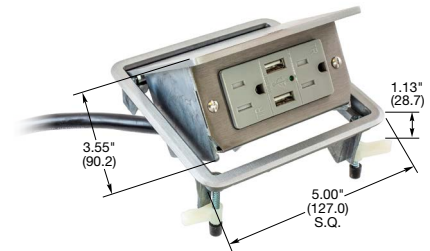

## 2X2 USB Work Surface Pop-Up Boxes

Surface Dimensions	Cut Out Dimensions	Product Depth	Maximum Surface Thickness	Finish	Catalog Number
5" x 5"	4.62" x 4.62"	3.55"	1.125"	Brushed Aluminum	<b>WSBUSB2X2ALU</b>
5" x 5"	4.62" x 4.62"	3.55"	1.125"	Black Powder Coat	<b>WSBUSB2X2BLK</b>