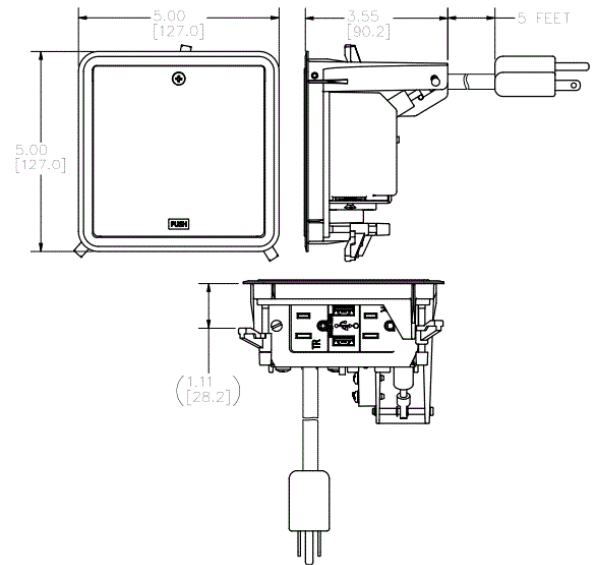

Furniture and Work Surface Boxes
Pre-Wired Series
Table Top Boxes

HUBBELL

Ordering Information

UPC Number
783585464336

Catalog Number
WSBUSB2X2ALU

Online Resources

[Customer Use Drawing](#)
[eCatalog](#)
[Installation Instructions](#)

Dimensions in Inches (mm)

Hubbell Wiring Device-Kellems • Hubbell Incorporated (Delaware) • 40 Waterview Drive • Shelton, CT 06484

Phone (800) 288-6000 • Fax (800) 255-1031 • Specifications subject to change without notice.