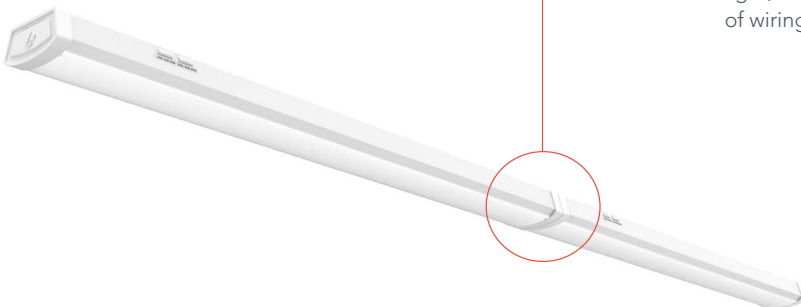

#### Adjustable Light Output (ALO)

Output switches to desired light output (low-medium-high) to match the needs of any job site and saves significant energy costs when replacing traditional fluorescent sources.