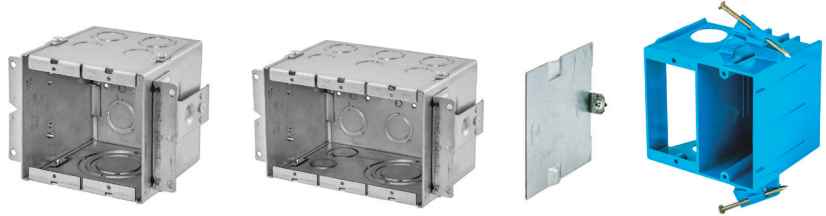

Power Kits

Description	Color	Catalog Number
Standard power kit, includes wallplate, box and 15A tamper-resistant outlet	White	NSOKPTR
Surge protected power kit, includes wallplate, box and surge protected outlet	Blue	NSOKPS

HDMI Frames

Description	Color	1-Gang, 1-Port	1-Gang, 2-Port
HDMI, decorator frame, female to female	Black	NS801BK	NS802BK
	Gray	NS801GY	NS802GY
	Ivory	NS801I	NS802I
	Light Almond	NS801LA	NS802LA
	White	NS801W	NS802W

Recessed Receptacles

Color	15A 125V, Tamper-Resistant Duplex Receptacle		
	1-Gang	2-Gang with Feed-Through	2-Gang with Snap Fit
Ivory	RR1510I	RR1512I	RR1514I
Light Almond	RR1510LA	RR1512LA	RR1514LA
White	RR1510W	RR1512W	RR1514W

Feed-Through Plates

Color	1-Gang	2-Gang
Ivory	NSAV11*	NSAV21*
White	NSAV1W*	NSAV2W*

Note: *Not UL Listed.

Two and Three Gangable AV Wallboxes Inches (mm)

Box	Dimensions			Top Knockouts	Bottom Knockouts	Back Knockouts	Catalog Number
	Height	Width	Depth				
2-Gang, 2" KO, 54 in ³ capacity	4.21" (107)	4.06" (103)	4.0" (102)	(2) " (2) " - " TKO*	(1) 1", 1", 1" and 2"	(2) " - " TKO	HBL985
3-Gang, 2" KO, 79 in ³ capacity	4.21" (107)	5.87" (149)	4.0" (102)	(3) " (3) " - " TKO*	(1) ", (1) " - " TKO* (1) 1", 1", 1" and 2"	(3) " - " TKO	HBL986