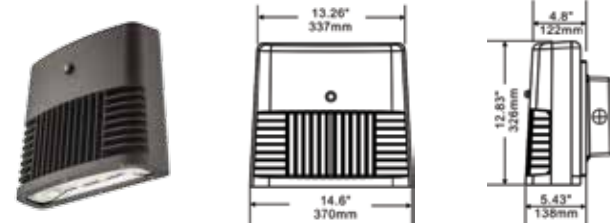

OLWX2

Learn more about our LED floodlighting solutions at www.lithonia.com