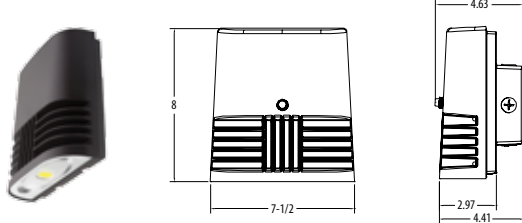

Product Dimensions

OLWX1