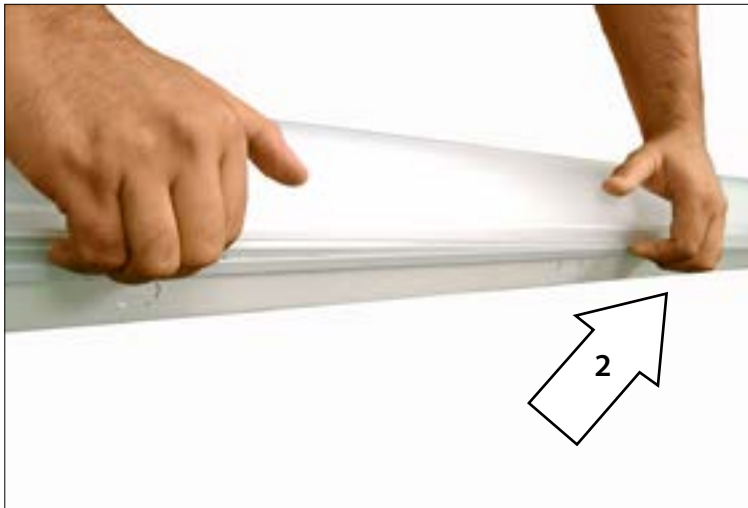

LENS REMOVAL INSTRUCTIONS

1. Push down on one side to release lock.

2. Place fingers under rib and pull outward from center of fixture.

3. Rotate lens counterclockwise to release from rear reflector.