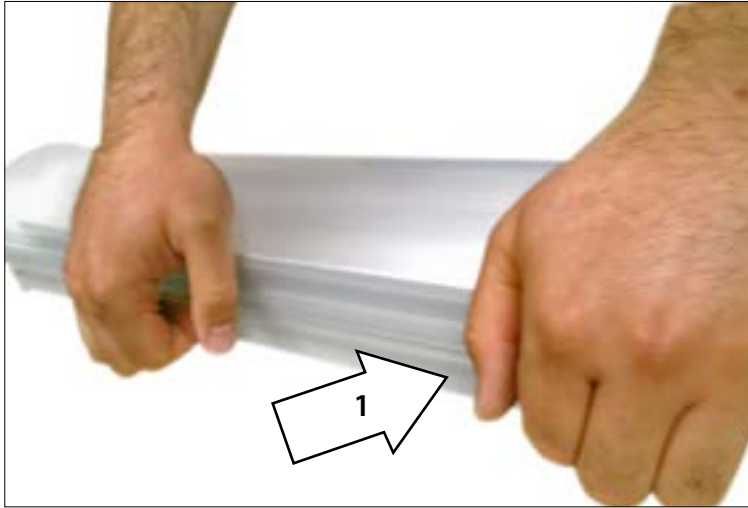

LENS REMOVAL INSTRUCTIONS

1. Push down on one side to release lock.

2. Place fingers under rib and pull outward from center of fixture.

3. Rotate lens counterclockwise to release from rear reflector.