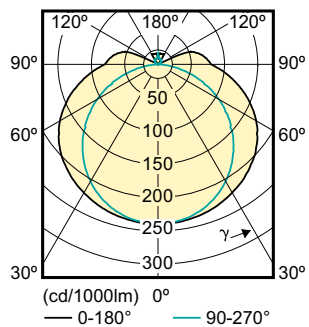

Dimensional drawing

LEDtube 500mm 16.5W/830

Product	D1	D2	A1	A2	A3
16.5PL-LED/24-3000 IF 10/1	33 mm	43.6 mm	564 mm	570.6 mm	570.6 mm

Photometric data

LEDtube 500mm 16.5 W 2G11

LEDtube 500mm 16.5W/830 2G11

LED InstantFit Lamps