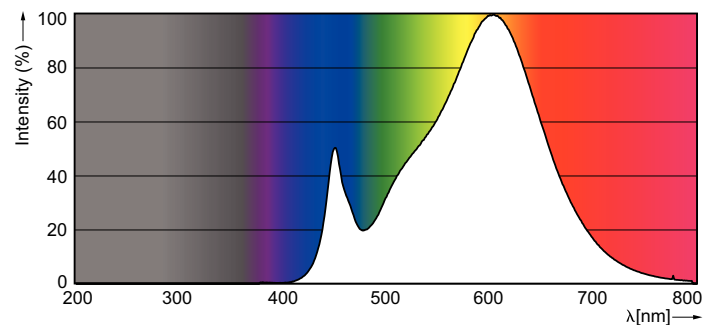

LEDtube 500mm 16.5W/830 2G11