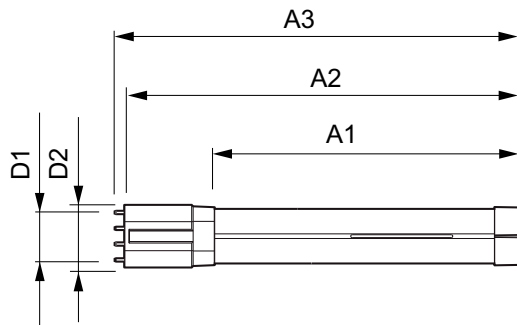

Product Data

Order product name	16.5PL-LED/24-3000 IF 10/1
--------------------	----------------------------

EAN/UPC - Product	046677456634
Order code	456632
Numerator - Quantity Per Pack	1
Numerator - Packs per outer box	10
Material Nr. (12NC)	929001151304
Net Weight (Piece)	0.170 kg

Dimensional drawing

LEDtube 500mm 16.5W/830

Product	D1	D2	A1	A2	A3
16.5PL-LED/24-3000 IF 10/1	33 mm	43.6 mm	564 mm	570.6 mm	570.6 mm

Photometric data

LEDtube 500mm 16.5 W 2G11

LEDtube 500mm 16.5W/830 2G11

LED InstantFit Lamps