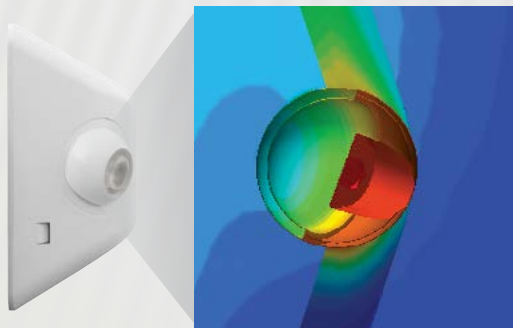

**LED  
INSIDE THE EYE**

**LED  
THERMAL MANAGEMENT**

The illustration shows the thermal effects of the LED and the heat dissipative qualities designed into the "eyeball".

**EVE  
LED Exit Sign**

**EVR  
Indoor LED**

**EVO  
Outdoor LED**

REMOTES

**EV  
LED Emergency Light**

**EVC  
LED Combination Exit/  
Emergency Light**

Agency Representative

**Sustainability  
Performance  
Aesthetics  
Design  
Value**

**EVR**  
Indoor LED Remote  
Doubles the Spacing  
Powered by Combo or Unit  
LED Lifetime Warranty

**EVC**  
LED Combination Exit/  
Emergency Light  
Coverage of 16' X 10'  
Fully Adjustable Integral LED Heads  
No-Head Option Runs 4 Remotes  
LED Lifetime Warranty

**EVE**  
LED Exit Sign  
Bright Panel Face Illumination  
10 Years LED Lifecycle  
Long-Life NiMH Battery