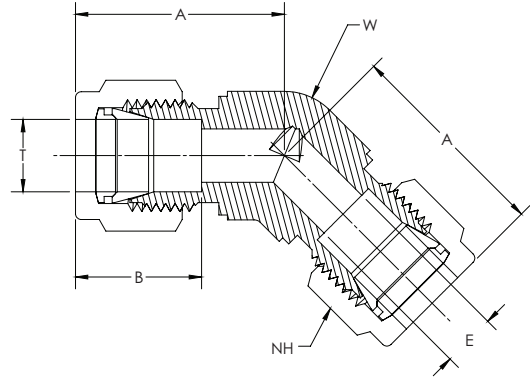

DELU45/SELU45

Union 45° Elbow

CBC/CS-Lok

CBC PART NUMBER	INTERCHANGES WITH	CS PART NUMBER	INTERCHANGES WITH	T TUBE O.D.	A	B	E THRU HOLE	NH NUT HEX	W WRENCH FLAT
4-DELU45-4	400-95	4-SELU45-4	-	1/4	0.97	0.61	0.19	9/16	1/2
6-DELU45-6	-	6-SELU45-6	-	3/8	1.11	0.67	0.28	11/16	5/8
8-DELU45-8	810-95	8-SELU45-8	-	1/2	1.26	0.90	0.41	7/8	13/16
12-DELU45-12	-	12-SELU45-12	-	3/4	1.33	0.96	0.63	1-1/8	1-1/16

Note: Dimensions subject to change, to be used for reference only.