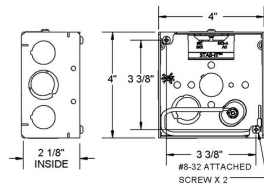

4 IN. SQUARE WELDED BOXES - 1-1/2 IN. DEEP WITH ARMORED CABLE / METAL CLAD / FLEX CLAMPS

4 in. Square Box, 2-1/8 in. Deep - Welded with STAB-IT Connector
600V, Raised Ground, 8" #12 Solid Copper Pigtail

A18

Catalog #: 232S

APPLICATIONS

RACO® STAB-IT boxes are great for any job where flexible armored cable is being used
RACO® Boxes are installed in walls or ceilings for lighting fixtures, switches or receptacles

PRODUCT FEATURES

Designed for quick installation of flex, MC, MCI, MCI-A, AC, and HCF Cable
TKO® Knockouts offer greater flexibility with RACO patented combination 1/2" and 3/4" knockout

UL LISTED

File E195978

CULUS

N/A

COMPLIANCES

s are acceptable for use in 2-hour fire rated walls. For additional information, consult UL "Fire Resistance Directory" or the UL website at www.ul.com

FIRE RESISTANCE

Acceptable for use in 2-hour rated walls

GENERAL PRODUCT INFORMATION

Wiring System: Armored Cable/Metal Clad/MCI-A/Flex
Color: Gray
Country of Origin: USA

CONFIGURATION

Cable Priouts: 2
Drawn or Welded: Welded
Raised Ground: Yes
Gangs: 2
Side Knockout(s): (6) 1/2", (3) 1/2"-3/4" TKO
Bottom Knockouts(s): (1) 1/2", (1) 1/2"-3/4" TKO

PRODUCT MEASUREMENTS

Depth: 2-1/8 in.
Cubic Inches (cm3): 30.3 (496.5)
Product Length (in.): 2.188
Product Width (in.): 4.000
Product Height (in.): 4.000

PACKAGING

Package Type: Boxed
Minimum Pack Qty.: 25
Std. Pkg.: 25
Ship Carton Qty.: 25
Product UPC-A Labeled: No
Ship Carton Length (in.): 18.750
Ship Carton Width (in.): 7.375
Ship Carton Height (in.): 8.875
Pallet Qty: 1750
UPC Number: 050169500705
I2of5: 50050169500700