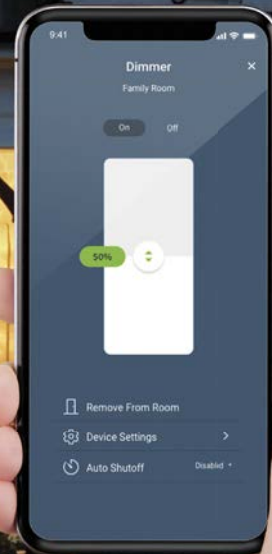

decora smart®

Take charge of your home's lighting with easy, customizable smart technology.

Enhancing your home with smart lighting control is easy.

Add the safety and convenience of automated lighting to your home with the Leviton Decora Smart® family of products, so you can take control of your lighting while at home or when away. Use the My Leviton app to create schedules so lights come on automatically or use your voice to dim a light, adjust a ceiling fan, turn off a lamp and more.

Leviton Decora Smart has robust solutions using industry-leading technology: Wi-Fi®, Z-Wave Plus® and Zigbee 3.0. Based upon your needs and comfort level, you can start small with a smart dimmer or choose to outfit your entire home. Browse the different technologies and choose the best fit for you.