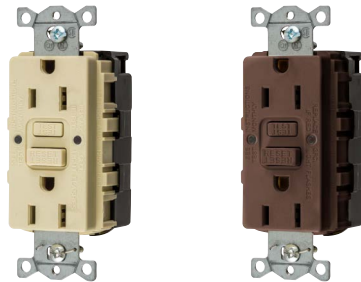

Features and Benefits

Heavy Duty Commercial Standard GFCI Receptacles

- Patented AUTOGUARD® self test technology includes disconnecting power to the receptacle if critical components are damaged and GFCI protection is lost
- Internal back wiring clamp and guide for quick and secure termination
- Night light option includes light sensor controls for automatic ON and OFF, custom dual lens for optimum light output

Standard

Rating	Color	Standard	Night Light Two LED Night Lights	Alarm	Assembled in USA	Blank Face Available in 20A Only	Standard 3-Pack Three Devices per Pack
	Black	GFRST15BK	GFRST15BKNL	GFRST15BKB	GFRST15BKU	—	—
	Brown	GFRST15	GFRST15NL	GFRST15B	GFRST15U	—	—
	Gray	GFRST15GY	GFRST15GYNL	GFRST15GYB	GFRST15GYU	—	—
	Ivory	GFRST15I	GFRST15INL	GFRST15IB	GFRST15IU	—	GFRST15I3
	Light Almond	GFRST15LA	GFRST15LANL	GFRST15LAB	GFRST15LAU	—	GFRST15LA3
	Red	GFRST15R	GFRST15RNL	GFRST15RB	GFRST15RU	—	—
	White	GFRST15W	GFRST15WNL	GFRST15WB	GFRST15WU	—	GFRST15W3
	Black	GFRST20BK	GFRST20BKNL	GFRST20BKB	GFRST20BKU	GFBFST20BK	—
	Brown	GFRST20	GFRST20NL	GFRST20B	GFRST20U	GFBFST20	—
	Gray	GFRST20GY	GFRST20GYNL	GFRST20GYB	GFRST20GYU	GFBFST20GY	—
	Ivory	GFRST20I	GFRST20INL	GFRST20IB	GFRST20IU	GFBFST20I	GFRST20I3
	Light Almond	GFRST20LA	GFRST20LANL	GFRST20LAB	GFRST20LAU	GFBFST20LA	GFRST20LA3
	Red	GFRST20R	GFRST20RNL	GFRST20RB	GFRST20RU	GFBFST20R	—
	White	GFRST20W	GFRST20WNL	GFRST20WB	GFRST20WU	GFBFST20W	GFRST20W3

SNAPConnect® Right Angle Pigtailed Terminal

Description	Type	Catalog Number
Clear right angle terminal with 6 inch leads, 600V, #12 AWG THHN/THWN-2, Polycarbonate housing material.	Solid	SNAP1RA
	Stranded	SNAP2RA
Same as above. Assembled in USA.	Solid	SNAP1RNA
	Stranded	SNAP2RNA
Clear right angle terminal with 6 inch leads #12 AWG THHN/THWN-2; Polycarbonate housing material with WAGO terminals.	Solid	SNAP1RAM2
	Stranded	SNAP2RAM2
Same as above. Assembled in USA.	Solid	SNAP1RNAM2
	Stranded	SNAP2RNAM2