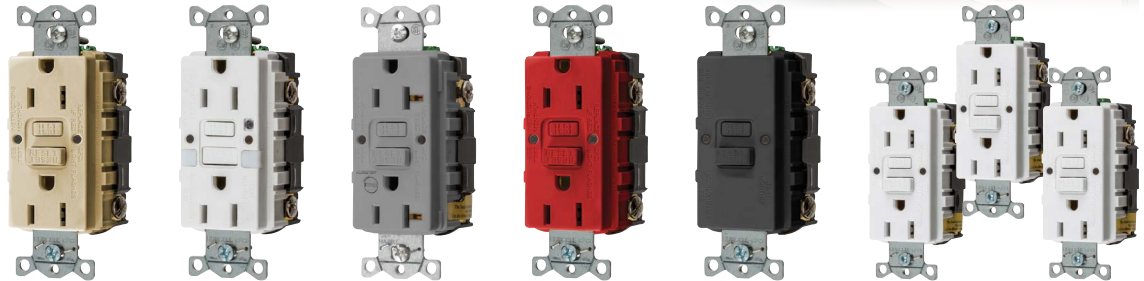

Features and Benefits

Heavy Duty Commercial Standard GFCI Receptacles

- Patented AUTOGUARD® self test technology includes disconnecting power to the receptacle if critical components are damaged and GFCI protection is lost
- Internal back wiring clamp and guide for quick and secure termination
- Night light option includes light sensor controls for automatic ON and OFF, custom dual lens for optimum light output

Standard

Rating	Color	Standard	Night Light Two LED Night Lights	Alarm	Assembled in USA	Blank Face Available in 20A Only	Standard 3-Pack Three Devices per Pack
	Black	GFRST15BK	GFRST15BKNL	GFRST15BKB	GFRST15BKU	—	—
	Brown	GFRST15	GFRST15NL	GFRST15B	GFRST15U	—	—
	Gray	GFRST15GY	GFRST15GYNL	GFRST15GYB	GFRST15GYU	—	—
	Ivory	GFRST15I	GFRST15INL	GFRST15IB	GFRST15IU	—	GFRST15I3
	Light Almond	GFRST15LA	GFRST15LANL	GFRST15LAB	GFRST15LAU	—	GFRST15LA3
	Red	GFRST15R	GFRST15RNL	GFRST15RB	GFRST15RU	—	—
	White	GFRST15W	GFRST15WNL	GFRST15WB	GFRST15WU	—	GFRST15W3
	Black	GFRST20BK	GFRST20BKNL	GFRST20BKB	GFRST20BKU	GFBFST20BK	—
	Brown	GFRST20	GFRST20NL	GFRST20B	GFRST20U	GFBFST20	—
	Gray	GFRST20GY	GFRST20GYNL	GFRST20GYB	GFRST20GYU	GFBFST20GY	—
	Ivory	GFRST20I	GFRST20INL	GFRST20IB	GFRST20IU	GFBFST20I	GFRST20I3
	Light Almond	GFRST20LA	GFRST20LANL	GFRST20LAB	GFRST20LAU	GFBFST20LA	GFRST20LA3
	Red	GFRST20R	GFRST20RNL	GFRST20RB	GFRST20RU	GFBFST20R	—
	White	GFRST20W	GFRST20WNL	GFRST20WB	GFRST20WU	GFBFST20W	GFRST20W3

SNAPConnect® Right Angle Pigtailed Terminal

Description	Type	Catalog Number
Clear right angle terminal with 6 inch leads, 600V, #12 AWG THHN/THWN-2, Polycarbonate housing material.	Solid	SNAP1RA
	Stranded	SNAP2RA
Same as above. Assembled in USA.	Solid	SNAP1RNA
	Stranded	SNAP2RNA
Clear right angle terminal with 6 inch leads #12 AWG THHN/THWN-2; Polycarbonate housing material with WAGO terminals.	Solid	SNAP1RAM2
	Stranded	SNAP2RAM2
Same as above. Assembled in USA.	Solid	SNAP1RNAM2
	Stranded	SNAP2RNAM2