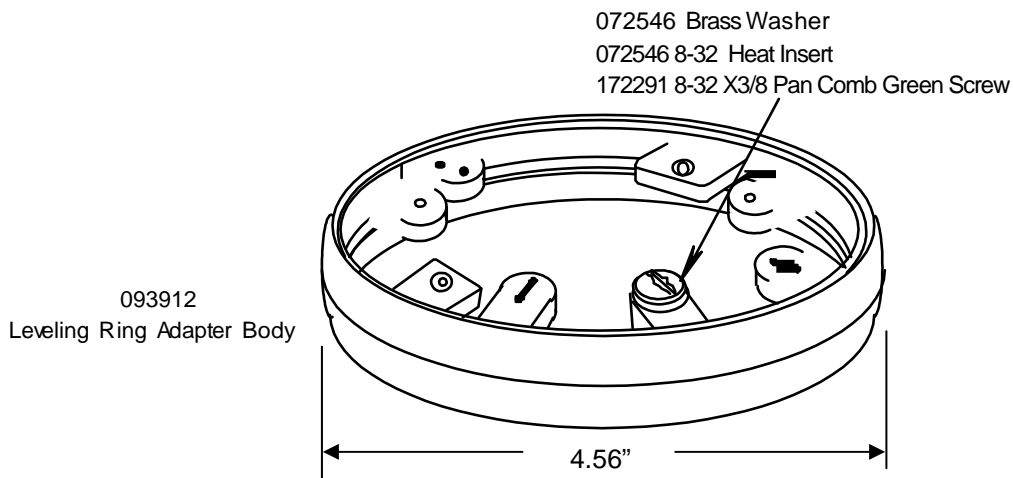

RIGID PVC CONDUIT FITTINGS

LEVELING RING ADAPTER

ISSUE DATE:

DATE D'EMISSION: 2013 10 01

SUPERCEDES:

REPLACE: 2013 03 06

2

PRODUCT CODE	DESCRIPTION	BODY CODE	* SCREW CODE
076944	CANADIAN LEVELING RING ADAPTER	093912	072389
076606	UNIVERSAL LEVELING RING ADAPTER	093912	072389
078446	KRALOY LEVELING RING ADAPTER	093912	072389

* Come with 3 screws (8X1 Flat Slot Brass Wood Screw)