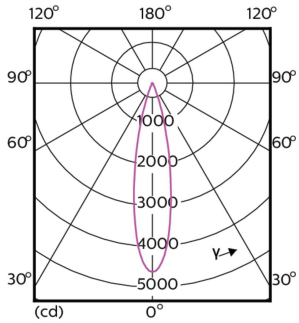

LED PAR30 S/L

Photometric data

Light Distribution Diagram - 12PAR30L/EXPERTCOLOR RETAIL/
F25/930/DIM