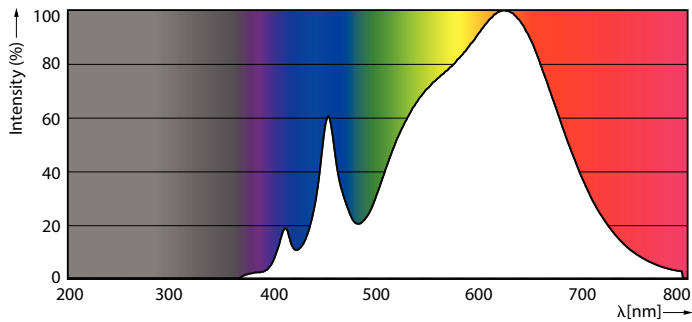

Photometric data

Spectral Power Distribution Colour - 12PAR30L/EXPERTCOLOR RETAIL/
F25/930/DIM