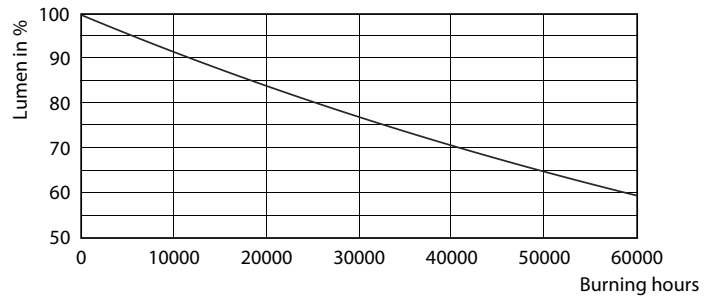

Product data

General Information	
Cap-Base	E26 [Single Contact Medium Screw]
Nominal lifetime	25,000 hour(s)
Switching Cycle	50,000
Lighting Technology	LED
Light Technical	
Color Code	930 [CCT of 3000K]
Beam Angle (Nom)	25 degree(s)
Luminous Flux	880 lm
Luminous Intensity (Nom)	4,500 cd
Luminous Efficacy (rated) (Nom)	73 lm/W
Color Designation	White (WH)
Correlated Color Temperature (Nom)	3000 K
Color Consistency	<6
Color rendering index (CRI)	90
LLMF At End Of Nominal Lifetime (Nom)	70 %
Operating and Electrical	
Line Frequency	60 Hz
Input Frequency	60 Hz
Power Consumption	12 W
Lamp Current (Nom)	120 mA
Wattage Equivalent	90 W

LED PAR30 S/L

Photometric data

Light Distribution Diagram - 12PAR30L/EXPERTCOLOR RETAIL/
F25/930/DIM

Lifetime

ExpertColor PAR38 30S 30L Dim 120V Life Expectancy Diagram

Lumen Maintenance Diagram - 12PAR30L/EXPERTCOLOR RETAIL/
F25/930/DIM