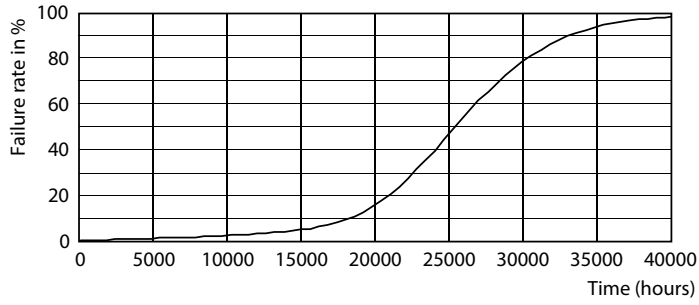

LED PAR38

Lifetime

Life Expectancy Diagram

Lumen Maintenance Diagram - 17PAR38/EXPERTCOLOR RETAIL/
F25/930/DIM