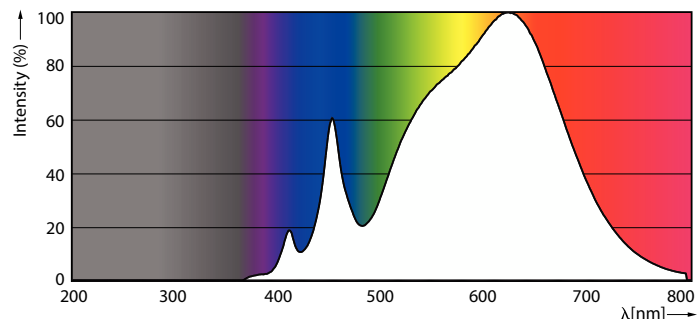

Photometric data

Spectral Power Distribution Colour - 17PAR38/EXPERTCOLOR RETAIL/
F25/930/DIM