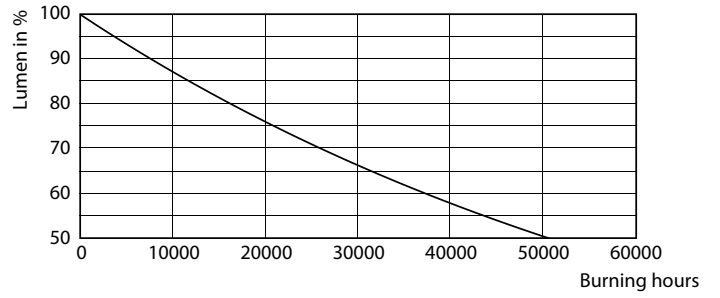

LED PAR38

Lifetime

Life Expectancy Diagram

Lumen Maintenance Diagram - 17PAR38/EXPERTCOLOR RETAIL/
F25/930/DIM