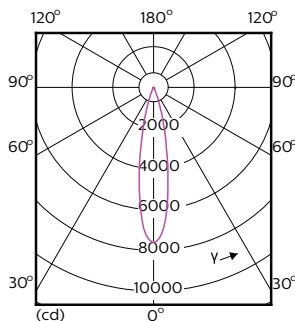

Product data

General Information		Starting Time (Nom)	
Cap-Base	E26 [Single Contact Medium Screw]		0.5 s
Nominal lifetime	25,000 hour(s)	Warm-up time to 60% light	0.5 s
Switching Cycle	50,000	Power Factor (Fraction)	0.9
Lighting Technology	LED	Voltage (Nom)	120 V
Light Technical		Temperature	
Color Code	930 [CCT of 3000K]	T-Case Maximum (Nom)	90 °C
Beam Angle (Nom)	25 degree(s)	Controls and Dimming	
Luminous Flux	1,200 lm	Dimmable	Yes
Luminous Intensity (Nom)	6,000 cd	Mechanical and Housing	
Luminous Efficacy (rated) (Nom)	70 lm/W	Bulb Finish	Clear
Color Designation	White (WH)	Bulb Material	Plastic
Correlated Color Temperature (Nom)	3000 K	Bulb Shape	PAR38
Color Consistency	<6	UL Wet/ damp/ dry location	Damp location
Color rendering index (CRI)	90	Approval and Application	
LLMF At End Of Nominal Lifetime (Nom)	70 %	Suitable For Accent Lighting	Yes
Operating and Electrical		Energy Consumption kWh/1000 h	- kWh
Line Frequency	60 Hz	EU RoHS compliant	Yes
Input Frequency	60 Hz	T20 compliant	No
Power Consumption	17 W		
Lamp Current (Nom)	170 mA		
Wattage Equivalent	120 W		

Material Nr. (12NC) 929001285304

Numerator - Quantity Per Pack 1

Net Weight (Piece) 0.425 kg

EAN/UPC - Product/Case 046677471002

Numerator - Packs per outer box 6

EAN/UPC - Case 50046677471007

Dimensional drawing

Product	D	C
17PAR38/EXPERTCOLOR RETAIL/F25/930/DIM	120.7 mm	134.6 mm

Photometric data

Spectral Power Distribution Colour - 17PAR38/EXPERTCOLOR RETAIL/
F25/930/DIM

Accent Lighting Spots - 17PAR38/EXPERTCOLOR RETAIL/F25/930/DIM