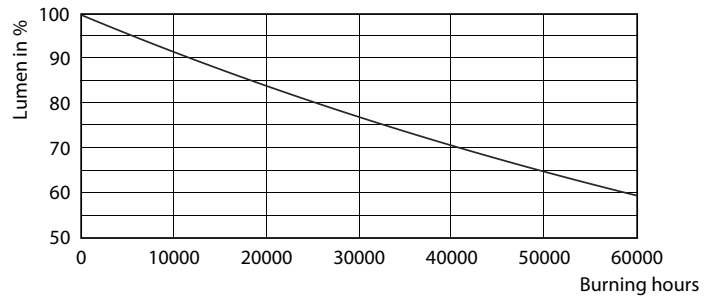

Lumen Maintenance Diagram - 17PAR38/EXPERTCOLOR RETAIL/
F40/930/DIM