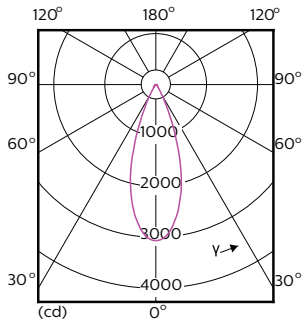

LED PAR38

Photometric data

Light Distribution Diagram - 17PAR38/EXPERTCOLOR RETAIL/
F40/930/DIM