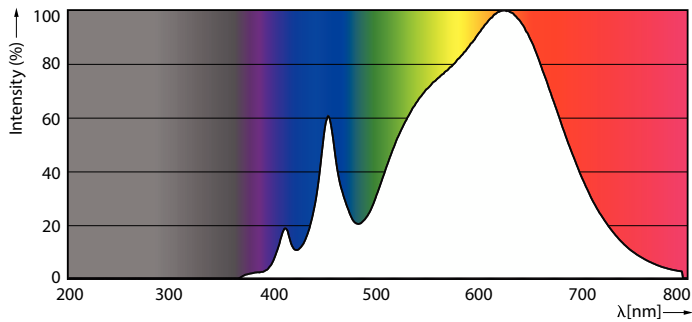

Photometric data

Spectral Power Distribution Colour - 17PAR38/EXPERTCOLOR RETAIL/
F40/930/DIM