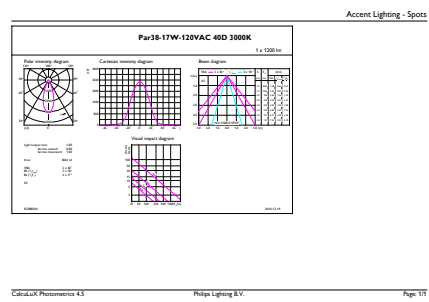

Accent Lighting Spots - 17PAR38/EXPERTCOLOR RETAIL/F40/930/DIM