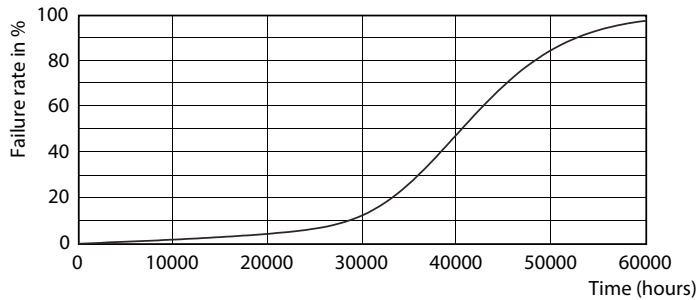

Lifetime

ExpertColor PAR38 30S 30L Dim 120V Life Expectancy Diagram