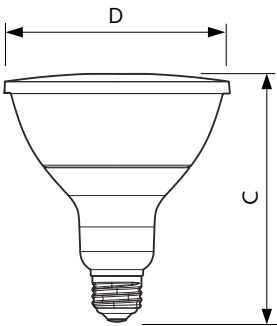

LED PAR38

Application Conditions

can it be used in closed luminaires No

Product Data

Order product name 17PAR38/EXPERTCOLOR RETAIL/
F40/930/DIM

Full product name 17PAR38/EXPERTCOLOR RETAIL/
F40/930/DIM

Order code 929001285404

Material Nr. (12NC) 929001285404

Numerator - Quantity Per Pack 1

Net Weight (Piece) 0.425 kg

EAN/UPC - Product/Case 046677471019

Numerator - Packs per outer box 6

EAN/UPC - Case 50046677471014

Dimensional drawing

Product	D	C
17PAR38/EXPERTCOLOR RETAIL/F40/930/DIM	120.7 mm	134.6 mm