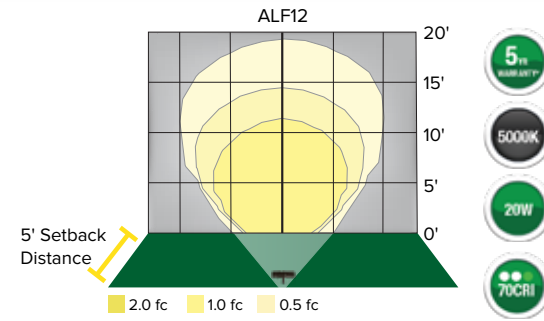

ALF 6/12

ARCHITECTURAL FLOODLIGHT

A versatile LED floodlight perfect for illuminating signs, trees and entrances or small area illumination. It features an adjustable knuckle pivot from 0–75°, wide 6X5 flood distribution and tempered glass lens.

Fixture	Length	Width	Height	Weight
ALF6	12.0in.	1.5in.	7.0in.	4.0lbs.
ALF12	24.0in.	1.5in.	7.0in.	8.0lbs.

- 5 yr WARRANTY
- 5000K
- 20W
- 70CRI

Part #	Catalog #	UPC	Lumens	Watts	CCT	Stock Locations				Ctn Qty	Equivalency
						CA	GA	IL	NJ		
ALF 6											
ALF6LU5KBZ	ALF-6LU-5K-BZ	785988019168	1122	20W	5000K	.	.	.	.	2	100W
ALF 12											
ALF12LU5KBZ	ALF-12LU-5K-BZ	785988020713	2303	20W	5000K	.	.	.	.	1	100W

COLT LBUL

MINI LED BULLET

Versatile compact LED floodlight perfect for a variety of applications including: landscape, accent, pole/column, facade and small area illumination. Stake or threaded mounting plus adjustable knuckle provides mounting flexibility. Durable die-cast design with corrosion resistant powder coat paint finish for years of maintenance free illumination.