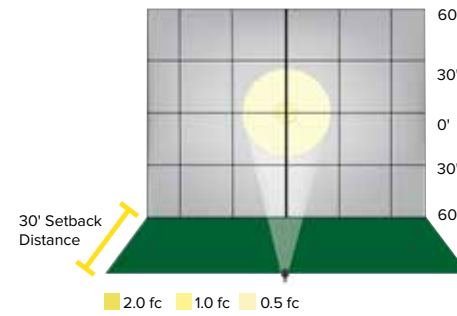

Length	Width	Height	Weight
7.6 in.	4.3 in.	7.3 in.	1.5 lbs.

- 5 yr WARRANTY
- 3500K/4000K
- 20W
- 70CRI

Part #	Catalog #	UPC	Lumens	Watts	CCT	Stock Location				Pallet Qty	Equivalency	DLC Listing
						CA	GA	IL	NJ			
93116281	LBUL-20-120-3K	840141419886	2339	20W	3000K	.	.	.	.	576	100W	PENXQ5T4
93116282	LBUL-20-120-4K	840141419893	2468	20W	4000K	.	.	.	.	576	100W	PEQBBGRQ

MINI COLT

MINI LED BULLET

Versatile compact LED floodlight perfect for a variety of applications including: landscape, accent, pole/column, facade and small area illumination. Stake or threaded mounting and an adjustable knuckle provides mounting flexibility. Durable die-cast design with corrosion resistant powder coat paint finish for years of maintenance free illumination.