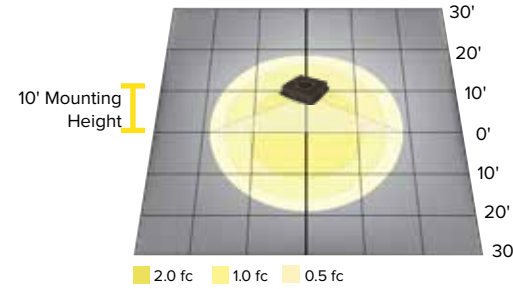

SLING CANOPY

CANOPY

The low-profile SLING canopy luminaire provides a perfect retrofit solution for existing HID canopy luminaires up to 250W. The impact resistant polycarbonate lens increases durability while also reducing unwanted glare. Versatile surface or pendant mount.

- 5 yr WARRANTY
- 4000K
- 25-60W
- 70CRI

Length	Width	Height	Weight
10.2in.	3.6in.	6.4in.	4.9lbs.

Part #	Catalog #	UPC	Lumens	Watts	CCT	Stock Location				Pallet Qty	Equivalency	DLC Listing
						CA	GA	IL	NJ			
93116283	SGC-20-4K	840141419732	3000	25W	4000K	.	.	.	.	168	100W	PJFVWDXW
93116284	SGC-40-4K	840141419749	5000	40W	4000K	.	.	.	.	168	150W	P3Z8QRNP
93116286	SGC-40-4K-WH	840141419763	5500	40W	4000K	.	.	.	.	168	150W	P3Z8QRNP
93116285	SGC-60-4K	840141419756	8000	60W	4000K	.	.	.	.	168	250W	P72X46Z8

CANOPY

PRODUCT SELECTION GUIDE

		GOOD	BETTER	BEST	
		  SLING CANOPY	 LUMASQUARE	 BEACON DRIVE	
FEATURES	Easy to Install	Yes	Yes	Yes	
	Mounting Options	Standard J-Box-3/4" Pendant, 3 sided 1/2" 14 NPS threaded conduit entry	Standard J-Box or 3/4" Pendant	Standard J-Box or 3/4" Pendant	
	Features	++	++	+++	
	Maintenance	Low	Low	Low	
PERFORMANCE	Lumens	3000-8000	3000-9000	2,500-16,000	
	Watts	25-60W	25-75W	20-55W	
	Efficacy (maximum LPW)	120-133	120-127	109-125	
	Distribution	Type V	Type V	Type V, Type VC, Type VRW, Type IV	
	CCT	4000K	3000K, 4000K, 5000K	3000K, 4000K, 5000K	
	CRI	70	70	70	
	Certifications	Listed for Wet Locations	UL1598 IP65	Listed for Wet Locations UL1598 IP65	Listed for Wet Locations UL1598 IP65
		Yes	Yes Yes	Yes Yes Yes	Yes Yes Yes
	Product Life	60,000hrs.	60,000hrs.	60,000hrs.	
	HID Equivalence	100W	175-250W	175-250W	
Energy Savings	75%	75%	78%		
Voltage	120-277V	120-277V	120-277V		
CONTROLS	Basic occupancy	Yes, with optional PC	Yes	Yes	
	Occupancy and Daylight Harvesting	-	Yes	Yes	
	Integrated Controls	-	SiteSync™ Site	NX Distributed Intelligence™