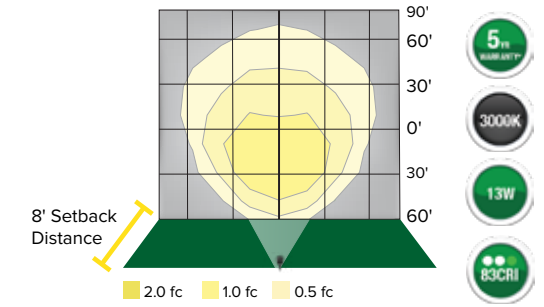

Length	Width	Height	Weight
3.9in.	3.2in.	6.2in.	2.0lbs.

- 5 yr WARRANTY
- 3000K
- 13W
- 83CRI

Part #	Catalog #	UPC	Lumens	Watts	CCT	Stock Location				Pallet Qty	Equivalency
						CA	GA	IL	NJ		
MBUL1L3K1	MBUL-1L3K-1	785988031955	1115	13W	3000K	.	.	.	.	12	100W

MARSHAL

SECURITY FLOOD

Attractive security floodlight with 180° motion sensor with a coverage area of 72 feet. A powerful LED system saves energy and maintenance. The sensor includes time, sensitivity and distance adjustments.