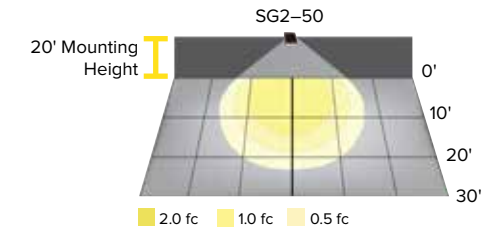

Fixture	Length	Width	Height	Weight
SG1	7.4in.	4.2in.	7.8in.	4.4lbs.
SG2	9.0in.	9.5in.	11.1in.	11.0lbs.

- 5-YEAR WARRANTY
- 4000K, 5000K
- 11-80W
- 70CRI

Part #	Catalog #	UPC	Lumens	Watts	CCT	Stock Location				Pallet Qty	Equivalency	DLC Listing
						CA	GA	IL	NJ			
SLING Small												
SG1104KPCU	SG1-10-4K-PCU	785988044726	1424	11W	4000K	.	.	.	.	192	70W	P56L9PT8
SG1204KPCU	SG1-20-4K-PCU	785988033201	2310	21W	4000K	.	.	.	.	192	100W	PJXKHKE3
SG1304KPCU	SG1-30-4K-PCU	785988033225	3060	29W	4000K	.	.	.	.	192	150W	PH9F4HZ2
SG1404KPCU	SG1-40-4K-PCU	785988044740	4070	38W	4000K	.	.	.	.	192	175W	P56L9PT8
SG110PCU	SG1-10-PCU	785988044719	1349	11W	5000K	.	.	.	.	192	70W	P1RK1H5S
SG120PCU	SG1-20-PCU	785988033195	2263	21W	5000K	.	.	.	.	192	100W	PTSF2YY
SG130PCU	SG1-30-PCU	785988033157	3270	29W	5000K	.	.	.	.	192	150W	PUCXBQEM
SG140PCU	SG1-40-PCU	785988044733	4008	38W	5000K	.	.	.	.	192	175W	P1RK1H5S
SLING Large												
SG2504KPCU	SG2-50-4K-PCU	785988033232	5526	51W	4000K	.	.	.	.	192	200W	PZTF3TT9
SG2804KPCU	SG2-80-4K-PCU	785988033232	8079	80W	4000K	.	.	.	.	192	250W	P25GRESH
SG250PCU	SG2-50-PCU	785988033171	5548	51W	5000K	.	.	.	.	192	200W	PK8TJMHT
SG280PCU	SG2-80-PCU	785988033188	8061	80W	5000K	.	.	.	.	192	250W	PXEQCQB8
Accessories												
SG1-KNUCKLE	SG1-KNUCKLE	785988033270	-	-	-	.	.	.	.	-	-	-
SG1-YOKE	SG1-YOKE	785988033249	-	-	-	.	.	.	.	-	-	-
SG2-KNUCKLE	SG2-KNUCKLE	785988038909	-	-	-	.	.	.	.	-	-	-
SG2-YOKE	SG2-YOKE	785988038893	-	-	-	.	.	.	.	-	-	-