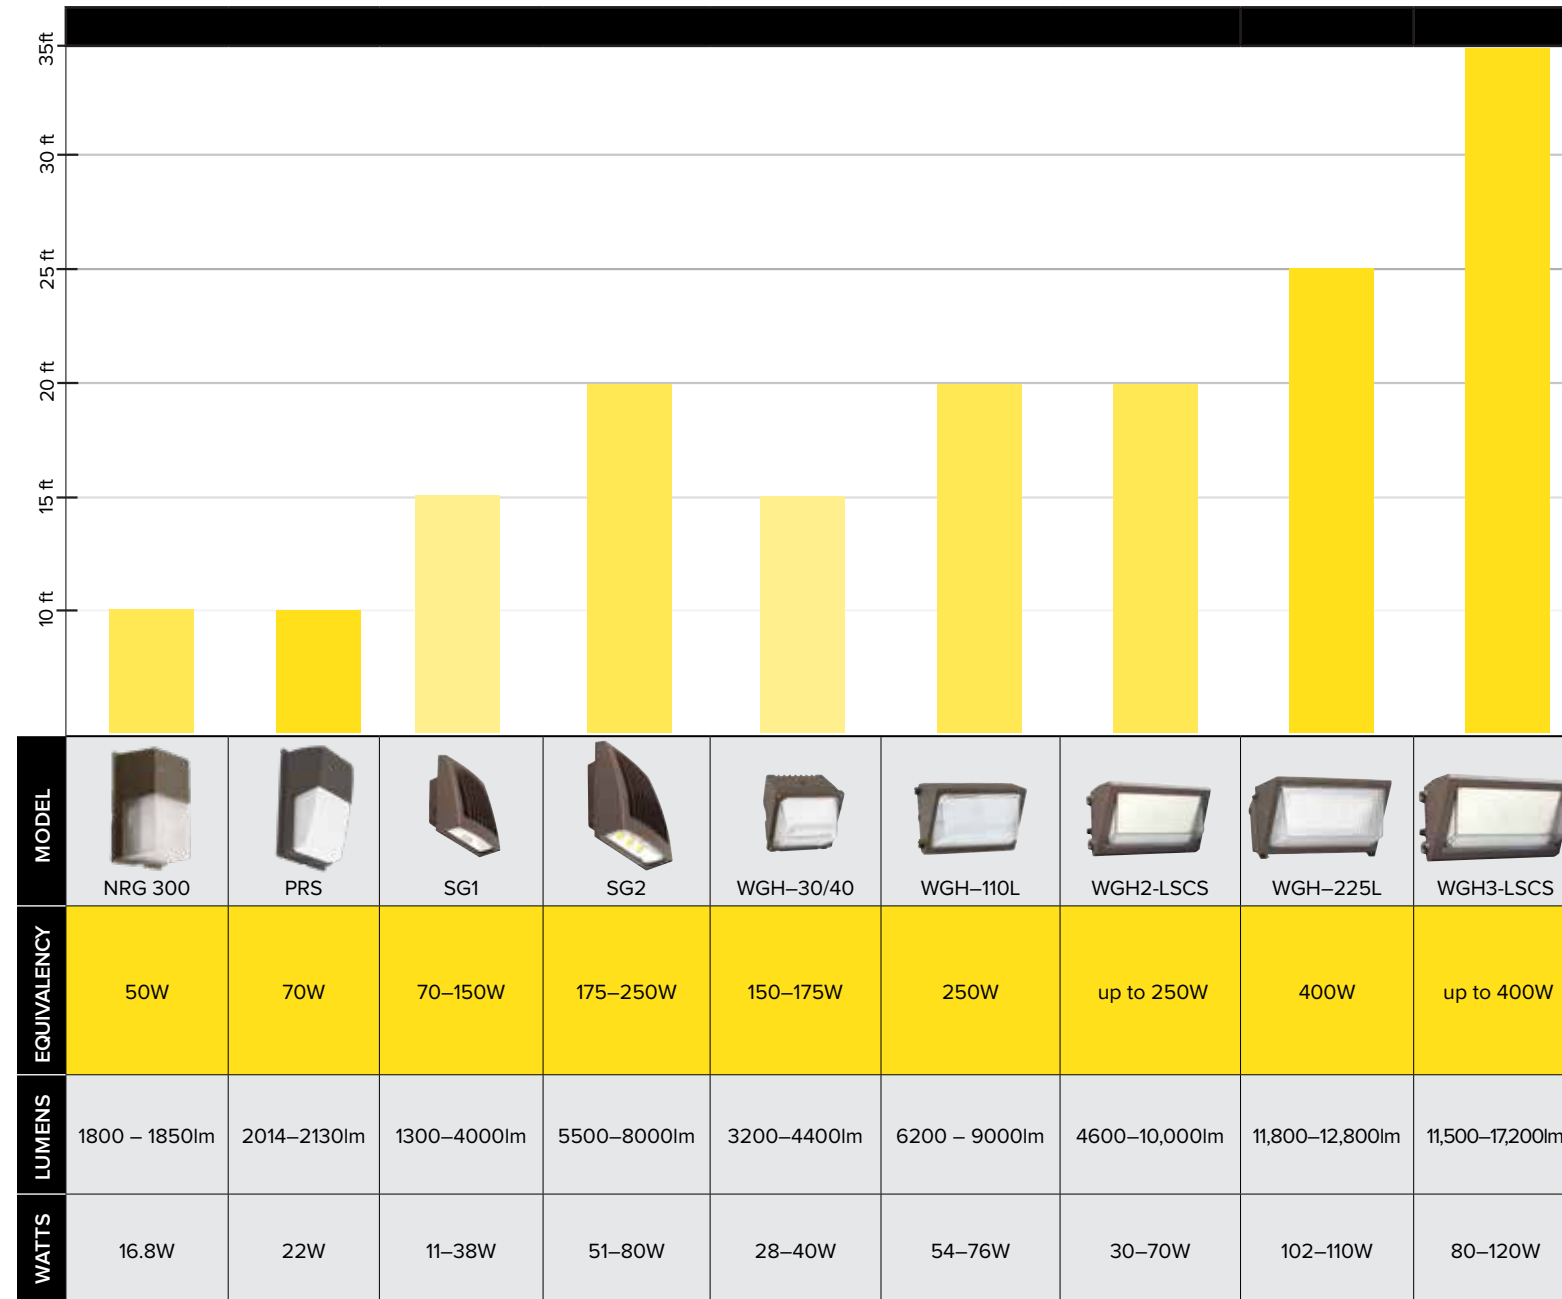

WALL PACK

MOUNTING HEIGHT GUIDE

MODEL	NRG 300	PRS	SG1	SG2	WGH-30/40	WGH-110L	WGH2-LSCS	WGH-225L	WGH3-LSCS
EQUIVALENCY	50W	70W	70-150W	175-250W	150-175W	250W	up to 250W	400W	up to 400W
LUMENS	1800 - 1850lm	2014-2130lm	1300-4000lm	5500-8000lm	3200-4400lm	6200 - 9000lm	4600-10,000lm	11,800-12,800lm	11,500-17,200lm
WATTS	16.8W	22W	11-38W	51-80W	28-40W	54-76W	30-70W	102-110W	80-120W

Not all configurations and outputs shown, please visit website for the most up-to-date information. Due to our continued efforts to improve our products, product specifications are subject to change without notice.

SLING

PERIMETER WALLPACK/ FLOODLIGHT

This slender wallpack is available in two sizes for a variety of applications. Its low profile form and wide range of outputs heights provide a scalable solution for mounting heights from eight to twenty feet. SLING luminaires feature a tempered glass lens, IP65 rating and floodlight mounting accessories.