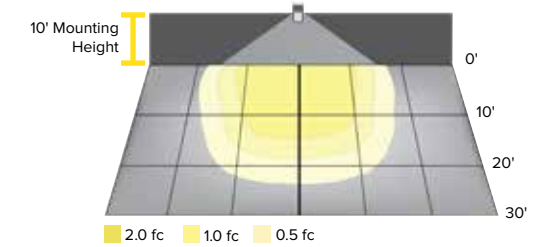

Length	Width	Height	Weight
10.9 in.	6.8 in.	4.8 in.	2.75 lbs.

- 5 yr WARRANTY
- 4000K, 5000K
- 22W
- 70CRI

Part #	Catalog #	UPC	Lumens	Watts	CCT	Stock Location				Pallet Qty	Equivalency	DLC Listing
						CA	GA	IL	NJ			
93111053	PRS-20-4K-PC	840141419848	2130	22W	4000K	.	.	.	.	168	150W	P068RVSO
93111054	PRS-20-5K-PC	840141419855	2104	22W	5000K	.	.	.	.	168	150W	PWPEZ6XU
93115478	PRS-20-4K	840141419862	2130	22W	4000K	.	.	.	.	168	150W	P068RVSO
93115479	PRS-20-5K	840141419879	2104	22W	5000K	.	.	.	.	168	150W	PWPEZ6XU

NRG® 300L

POLYCARBONATE WALLPACK

Energy-efficient LED, features a one-piece polycarbonate front, vandal proof construction, dark bronze architectural finish. Photocontrol is available. Entry or single story perimeter lighting for safety, security and identity. Ideal for commercial buildings, shopping centers, schools, apartment complexes as well as non-supervised vandal prone applications.