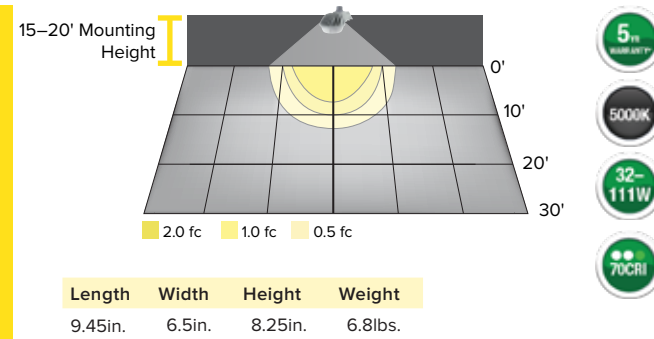

PATROLMAN

MULTI-PURPOSE SECURITY LUMINAIRE

Rugged die-cast aluminum housing with both 2-3/8" & 1-5/8" OD mast arm mount capability as well as direct wall, surface mounting. Less refractor provides zero uplight design for environmentally friendly installations.