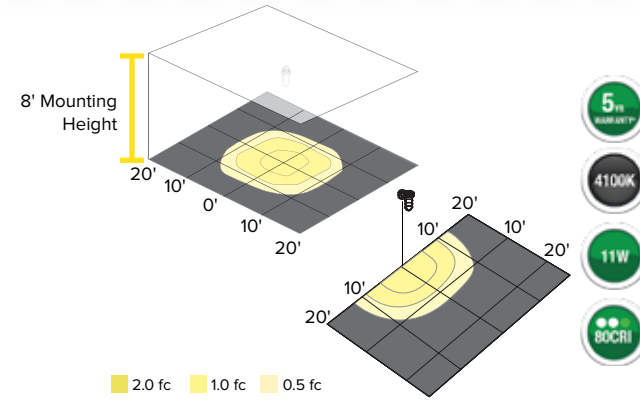

VAPORTITES

CEILING/WALL VAPORTITES

Rugged die-cast aluminum construction, frosted globe with guard, wet location listed, energy-efficient LED vaportites for ceiling, pendant, wall mount. Use for entry, corridors, tunnels, service passages, stairwells. Gray powder paint finish.

- 5 YEAR WARRANTY
- 4100K
- 11W
- 80CRI

Colored Globe Accessories

Fixture	Length	Width	Height	Weight
VGBL-1	-	5.2in.	10.37in.	3.5lbs.
VWGL-1	7.34in.	5.2in.	11.0in.	3.6lbs.
Accessories				
VGL-FG	-	3.8in.	8.2in.	1.0lbs.
Colored Globes	-	3.8in.	8.2in.	1.0lbs.
VGL-GUARD	-	4.2in.	8.3in.	0.5lbs.

Part #	Catalog #	UPC	Lumens	Watts	CCT	Stock Location				Pallet Qty	Equivalency
						CA	GA	IL	NJ		
93092008	VGBL-1	785988030651	757	11W	4100K	•	•	•	-	-	70W
93092009	VWGL-1	785988030668	757	11W	4100K	•	•	•	-	-	70W
Accessories											
VGL-FG	VGL-FG	78598841282	-	-	-	•	•	-	-	-	-
VGL-GUARD	VGL-GUARD	-	-	-	-	•	-	-	-	-	-
Colored Globes											
VGL-GN	VGL-GN	78598841299	-	-	-	•	-	-	-	-	-
VGL-YW	VGL-YW	78598841312	-	-	-	•	-	-	-	-	-
VGL-BU	VGL-BU	78598841275	-	-	-	•	-	-	-	-	-
VGL-RD	VGL-RD	78598841305	-	-	-	•	-	-	-	-	-

VAPORTITES

PRODUCT SELECTION GUIDE

GOOD

		tradeSELECT® VGBL	tradeSELECT® VWGL	
FEATURES	Easy to Install	Yes	Yes	
	Mounting Options	Standard J-Box-Ceiling-4 sided 1/2" 14 NPS threaded conduit entry	Standard J-Box-4 sided 1/2" 14 NPS threaded conduit entry	
	Features	++	++	
	Maintenance	Low	Low	
PERFORMANCE	Lumens	757	757	
	Wattage	11W	11W	
	Efficacy (maximum LPW)	70	70	
	CCT	4100K	4100K	
	CRI	80	80	
	Certifications	Listed for Wet Locations	UL1598 IP65	Listed for Wet Locations UL1598 IP65
			Yes Yes Yes	Yes Yes Yes
	Product Life	60,000hrs.	60,000hrs.	
	HID Equivalence	100w	100w	
	Energy Savings (Based on HID Equivalence)	82%	82%	
Voltage	120-277V	120-277V