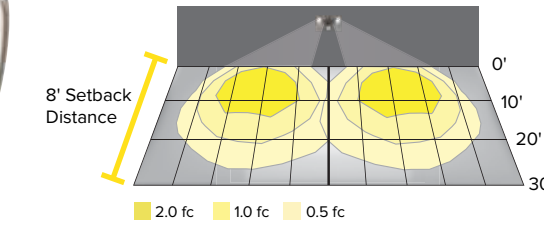

MARSHAL

SECURITY FLOOD

Attractive security floodlight with 180° motion sensor with a coverage area of 72 feet. A powerful LED system saves energy and maintenance. The sensor includes time, sensitivity and distance adjustments.