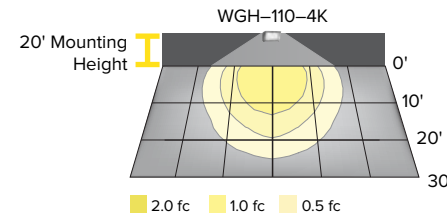

Fixture	Length	Width	Height	Weight
WGH2-LSCS	11.4in.	9.3in.	7.4in.	10.8lbs.
WGH3-LSCS	17.9in.	9in.	9.4in.	13.89lbs.

- 5 yr WARRANTY
- 4000K, 5000K
- 29-100W
- 80CRI
- SWITCHABLE WATTAGE & CCT

Part #	Catalog #	UPC	Lumens	Watts	CCT	Stock Location				Pallet Qty	Equivalency	DLC Listing
						CA	GA	IL	NJ			
WGH Medium												
93131680	WGH2-LSCS	84014147950	4600-10,000	30-70W	4K, 4.5K, 5K	48	up to 250W	-
WGH Large												
93131681	WGH3-LSCS	84014147967	11,500-17,200	80-120W	4K, 4.5K, 5K	32	up to 400W	-

Fixture	Length	Width	Height	Weight
WGH-30/40	10.6in.	6.6in.	7.5in.	6.7lbs.
WGH-110L/133L	7.2in.	13in.	9.0in.	11.0lbs.
WGH-225L	13in.	17in.	9.0in.	19.0lbs.

- 5 yr WARRANTY
- 4000K, 5000K
- 29-100W
- 80CRI