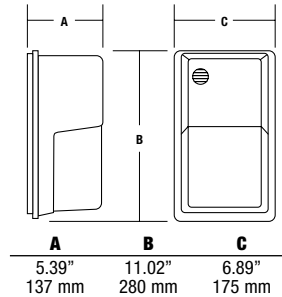

For more information visit: <http://www.hubbellighting.com/resources/warranty/>

PRODUCT IMAGE(S)

NRG-356LU-5K-BZ

DIMENSIONS

SHIPPING INFORMATION

Catalog Number	G.W(kg)/CTN	Carton Dimensions			Carton Qty. per Master Pack
		Length Inch (cm)	Width Inch (cm)	Height Inch (cm)	
NRG356LU5KBZ	5.33 (2.42)	11.8 (30)	7.4 (19)	6.1 (15.5)	1
NRG356LU5KBZPC	5.40 (2.45)	11.8 (30)	7.4 (19)	6.1 (15.5)	1