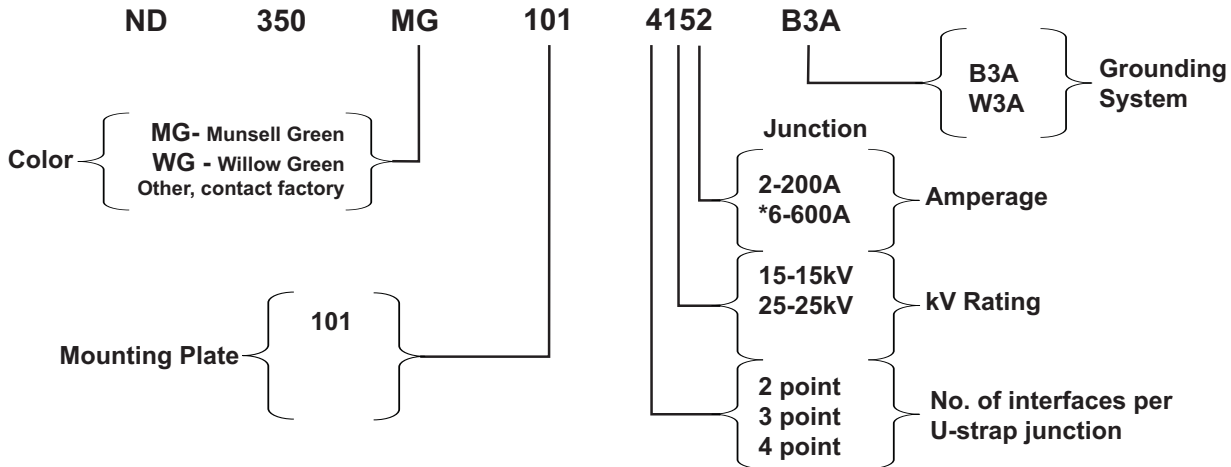

Nordic Cabinet Ordering Key

ND-350-MG-101-4152-B3A

*This cabinet will not accommodate 200Amp taps off the 600Amp deadbreak junction.