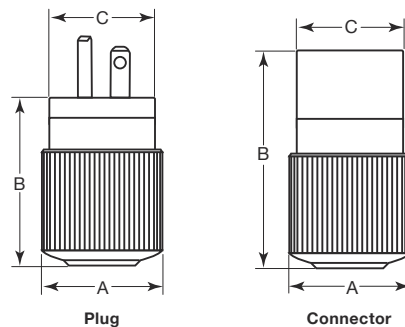

15A and 20A 125V and 250V Plugs and Connectors, 2-Pole 3-Wire Inches (mm)

TECH-SPEC®

Device Type			Plug			Connector		
Rating	Cord Diameter	Color	Nylon	Nylon/ Polymer	Corrosion- Resistant Nylon/Polymer	Nylon	Nylon/ Polymer	Corrosion- Resistant Nylon/Polymer
NEMA 5-15, 15A 125V 	.300"-.655" (7.6-16.6)	Black/White	BRY5266NP	—	—	BRY5269NC	—	—
	.245"-.655" (6.2-16.6)	Black Orange Yellow	—	BRY5266NPB BRY5266NPOR BRY5266NPSY	— — BRY5266NPCR	— — —	BRY5269NCB — BRY5269NCSY	— — BRY5269NCCR
	.300"-.655" (7.6-16.6)	Black/White	BRY5366NP	—	—	BRY5369NC	—	—
NEMA 5-20, 20A 125V 	.245"-.655" (6.2-16.6)	Yellow	—	BRY5366NPSY	BRY5366NPCR	—	BRY5369NCSY	BRY5369NCCR
	.300"-.625" (7.6-15.9)	Black/White	BRY5666NP	—	—	BRY5669NC	—	—
NEMA 6-15, 15A 250V 	.245"-.655" (6.2-16.6)	Yellow	—	BRY5666NPSY	—	—	—	—
	.300"-.625" (7.6-15.9)	Black/White	BRY5466NP	—	—	BRY5469NC	—	—
NEMA 6-20, 20A 250V 	.245"-.655" (6.2-16.6)	Yellow	—	BRY5466NPSY	—	—	BRY5469NCSY	—

Product Dimensions Inches (mm)

	Plug	Connector
A	1.52" (38.6)	1.52" (38.6)
B	2.18" (55.4)	2.95" (74.9)
C	1.38" (35.1)	1.38" (35.1)

NEMA® is a registered trademark of the National Electrical Manufacturers Association.