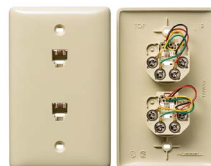

### Features

Designed for voice, these devices provide an economical alternative to wall phone outlet placement.

- High impact-resistant thermoplastic wallplate
- Convenient screw down terminals
- Meets FCC part 68
- cULus Listed 1863 - Communication Circuit Accessory and CSA Certified

### Molded-In Plates for Voice

1-Gang Plate,  
One RJ11 Jack,  
6-Position, 4-Conductor,  
Screw Terminations

1-Gang Plate,  
One RJ11 Jack,  
6-Position, 6-Conductor,  
Screw Terminations

1-Gang Plate,  
Duplex RJ11 Jacks,  
6-Position, 4-Conductor,  
Screw Terminations

1-Gang Plate,  
One F-Type Coupler Bulkhead,  
Female to Female

1-Gang Plate,  
Duplex F-Type Coupler Bulkhead,  
Female to Female

Description	Standard	Mid-Size	Standard	Standard	Mid-Size	Standard
Color	Standard	Mid-Size	Standard	Standard	Mid-Size	Standard
Ivory	<b>NS748I</b>	<b>NS755I</b>	<b>NS747I</b>	<b>NS750I</b>	<b>NS751I</b>	<b>NS752I</b>
Light Almond	<b>NS748LA</b>	<b>NS755LA</b>	<b>NS747LA</b>	<b>NS750LA</b>	<b>NS751LA</b>	—
White	<b>NS748W</b>	<b>NS755W</b>	<b>NS747W</b>	<b>NS750W</b>	<b>NS751W</b>	<b>NS752W</b>

1-Gang Plate,  
One Cat. 5e 110 Punch-Down  
One RJ11 Jack,  
6-Position, 4-Conductor  
One F-Type Coupler Bulkhead,  
Female to Female

Description	Standard
Color	Standard
Black	<b>NS790BK</b>
Brown	<b>NS790</b>
Gray	<b>NS790GY</b>
Ivory	<b>NS790I</b>
Light Almond	<b>NS790LA</b>
White	<b>NS790W</b>