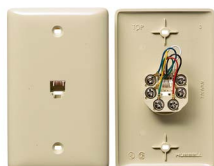

### Features

Designed for voice, these devices provide an economical alternative to wall phone outlet placement.

- High impact-resistant thermoplastic wallplate
- Convenient screw down terminals
- Meets FCC part 68
- cULus Listed 1863 - Communication Circuit Accessory and CSA Certified

### Molded-In Plates for Voice

1-Gang Plate,  
One RJ11 Jack,  
6-Position, 4-Conductor,  
Screw Terminations

1-Gang Plate,  
One RJ11 Jack,  
6-Position, 6-Conductor,  
Screw Terminations

1-Gang Plate,  
Duplex RJ11 Jacks,  
6-Position, 4-Conductor,  
Screw Terminations

1-Gang Plate,  
One F-Type Coupler Bulkhead,  
Female to Female

1-Gang Plate,  
Duplex F-Type Coupler Bulkhead,  
Female to Female

Description	Standard	Mid-Size	Standard	Standard	Mid-Size	Standard
Color	Standard	Mid-Size	Standard	Standard	Mid-Size	Standard
Ivory	<b>NS748I</b>	<b>NS755I</b>	<b>NS747I</b>	<b>NS750I</b>	<b>NS751I</b>	<b>NS752I</b>
Light Almond	<b>NS748LA</b>	<b>NS755LA</b>	<b>NS747LA</b>	<b>NS750LA</b>	<b>NS751LA</b>	—
White	<b>NS748W</b>	<b>NS755W</b>	<b>NS747W</b>	<b>NS750W</b>	<b>NS751W</b>	<b>NS752W</b>

1-Gang Plate,  
One Cat. 5e 110 Punch-Down  
One RJ11 Jack,  
6-Position, 4-Conductor  
One F-Type Coupler Bulkhead,  
Female to Female

Description	Standard
Color	Standard
Black	<b>NS790BK</b>
Brown	<b>NS790</b>
Gray	<b>NS790GY</b>
Ivory	<b>NS790I</b>
Light Almond	<b>NS790LA</b>
White	<b>NS790W</b>