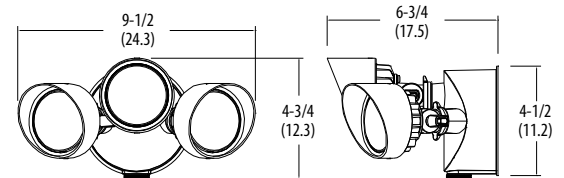

Specifications subject to change without notice.

Outdoor General Purpose

OLF 3RH

LED SECURITY FLOODLIGHT

All dimensions are inches (centimeters) unless otherwise indicated.

ORDERING INFORMATION

For shortest lead times, configure product using standard options (shown in bold).