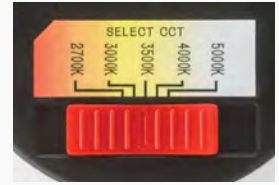

5 Switchable White Color Temperature Options

Simply adjust the color temperature from warm white (2700K) to daylight (5000K) allowing customization for your space.

Mounting springs are designed to fit into most residential recessed housings.

Universal Design:

The 65BEMW and 65SEMW are designed to fit into both 5" and 6" recessed housings.

65BEMW trim module shown here