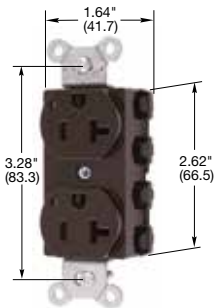

15 and 20 Ampere, 125 Volts

SNAP5362L

Dimensions in Inches (mm)

SNAPConnect® Extra Heavy Duty Receptacles

Duplex