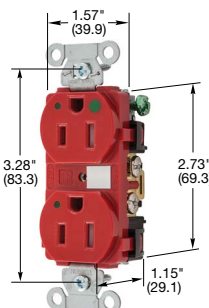

8200REDLTRA

Dimensions in Inches (mm)

Hubbell-PRO Extra Heavy Duty Hospital Grade Receptacles

Duplex

Hospital grade, smooth nylon face, back and side wired. Assembled in USA.

Hospital grade, Tamper-Resistant, smooth nylon face, back and side wired. Assembled in USA.

Hospital grade, with Power Indicating LED, smooth nylon face, back and side wired. Assembled in USA.

Hospital grade, Tamper-Resistant, with Power Indicating LED, smooth nylon face, back and side wired. Assembled in USA.

Color	Catalog Number	Catalog Number
Black	8200BK	8300BK
Brown	8200	8300
Gray	8200GY	8300GY
Ivory	8200IV	8300IV
Light Almond	8200LA	8300LA
Red	8200RED	8300RED
White	8200WHI	8300WHI
Black	8200BKTRA	8300BKTRA
Brown	8200TRA	8300TRA
Gray	8200GYTRA	8300GYTRA
Ivory	8200IVTRA	8300IVTRA
Light Almond	8200LATRA	8300LATRA
Red	8200REDTRA	8300REDTRA
White	8200WTRA	8300WTRA
Black	8200BKL	8300BKL
Brown	8200L	8300L
Gray	8200GYL	8300GYL
Ivory	8200IVL	8300IVL
Light Almond	8200LAL	8300LALM
Red	8200REDL	8300REDL
White	8200WL	8300WL
Black	8200BKLTRA	8300BKLTRA
Brown	8200LTRA	8300LTRA
Gray	8200GYLTRA	8300GYLTRA
Ivory	8200IVLTRA	8300IVLTRA
Light Almond	8200LALTRA	8300LALTRA
Red	8200REDLTRA	8300REDLTRA
White	8200WLTRA	8300WLTRA

Note: See pages A-47 and A-48 for accessories.
See page Tech-10 for Tamper-Resistant and LED Power Indicators description.
See section O for wallplates.

The products listed on this page are Assembled in USA, and many are Buy American Compliant. Please contact Hubbell with any certification requirements.